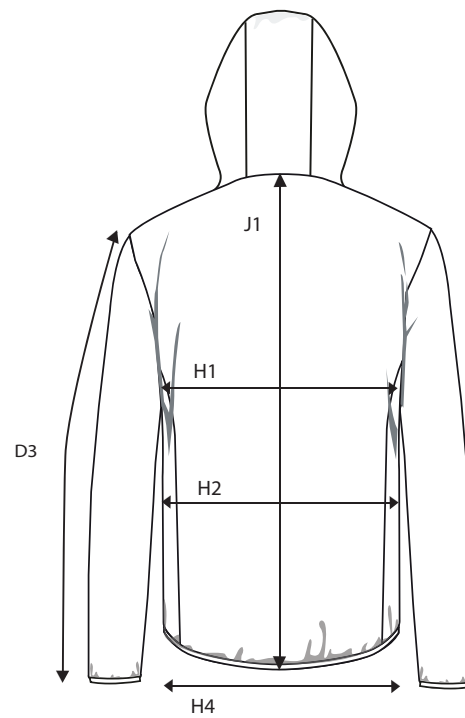

ASPEN - MEN

HOW TO MESURE THE SIZE AND FIT

		S	M	L	XL	2XL	3XL	4XL
SLEEVE LENGTH FROM SHOULDERSEAM	D3	66,25	68	69,75	71,5	73,25	75	75
1/2 CHEST WIDTH AT ARMHOLE	H1	54	57	60	63	66	69	72
1/2 WAIST WIDTH	H2	52	55	58	61	64	67	70
1/2 BOTTOM WIDTH- RELAXED	H4	45	48	51	54	57	60	63
FULL LENGTH AT CENTRE BACK	J1	68	71	74	77	80	83	83

ASPEN - WOMEN

HOW TO MESURE THE SIZE AND FIT

		XS	S	M	L	XL	XXL	3XL
SLEEVE LENGTH FROM SHOULDERSEAM	D3	60,5	62	63,5	65	66,5	68	68
1/2 CHEST WIDTH AT ARMHOLE	H1	48	50	53	56	59	62	66
1/2 WAIST	H2	46	48	51	54	57	61	65
1/2 BOTTOM WIDTH- RELAXED	H4	47	49	52	55	58	61	65
FULL LENGTH AT CENTRE BACK	J1	64	66	68	70	72	74	74

THE NIMBUS SIZE GUIDE

HOW TO MEASURE

To ensure your complete satisfaction, we recommend that you check your measurements against our sizing chart to determine the right size for you. Make sure to measure directly on the body and then find your size in our size guide.

MEASUREMENTS IN CM

	XS	S	M	L	XL	2XL	3XL
CHEST	81 - 84	85 - 88	89 - 92	93 - 98	99 - 104	105 - 110	111 - 118
WAIST	64 - 67	68 - 71	72 - 75	76 - 81	82 - 87	88 - 95	96 - 103
HIP	90 - 93	94 - 97	98 - 101	102 - 107	108 - 113	114 - 119	120 - 127