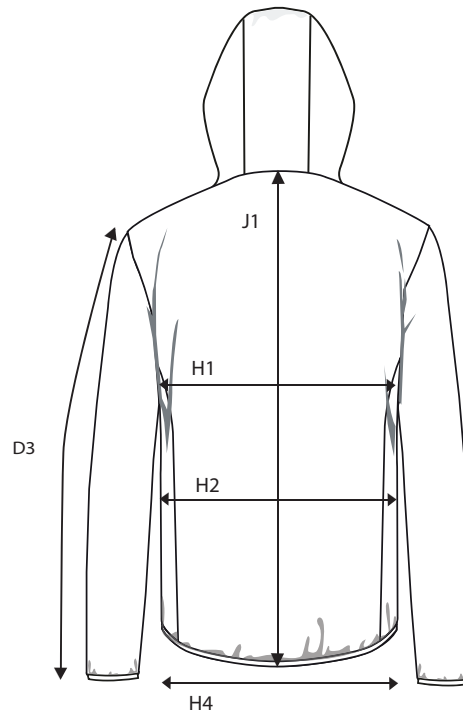

ASPEN - MEN

HOW TO MESURE THE SIZE AND FIT

		S	M	L	XL	2XL	3XL	4XL
SLEEVE LENGTH FROM SHOULDERSEAM	D3	66,25	68	69,75	71,5	73,25	75	75
1/2 CHEST WIDTH AT ARMHOLE	H1	54	57	60	63	66	69	72
1/2 WAIST WIDTH	H2	52	55	58	61	64	67	70
1/2 BOTTOM WIDTH- RELAXED	H4	45	48	51	54	57	60	63
FULL LENGTH AT CENTRE BACK	J1	68	71	74	77	80	83	83

ASPEN - WOMEN

HOW TO MESURE THE SIZE AND FIT

		XS	S	M	L	XL	XXL	3XL
SLEEVE LENGTH FROM SHOULDERSEAM	D3	60,5	62	63,5	65	66,5	68	68
1/2 CHEST WIDTH AT ARMHOLE	H1	48	50	53	56	59	62	66
1/2 WAIST	H2	46	48	51	54	57	61	65
1/2 BOTTOM WIDTH- RELAXED	H4	47	49	52	55	58	61	65
FULL LENGTH AT CENTRE BACK	J1	64	66	68	70	72	74	74

THE NIMBUS SIZE GUIDE

HOW TO MEASURE

To ensure your complete satisfaction, we recommend that you check your measurements against our sizing chart to determine the right size for you. Make sure to measure directly on the body and then find your size in our size guide.

MEASUREMENTS IN CM

	XS	S	M	L	XL	2XL	3XL
CHEST	81 - 84	85 - 88	89 - 92	93 - 98	99 - 104	105 - 110	111 - 118
WAIST	64 - 67	68 - 71	72 - 75	76 - 81	82 - 87	88 - 95	96 - 103
HIP	90 - 93	94 - 97	98 - 101	102 - 107	108 - 113	114 - 119	120 - 127