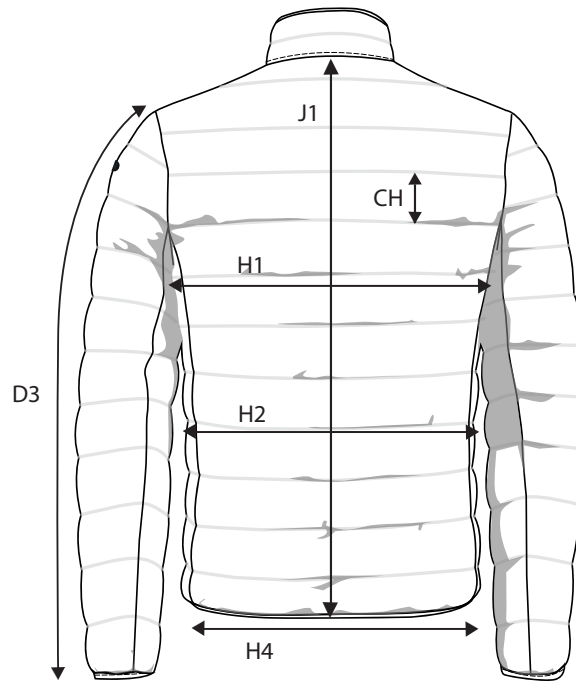

# AVALON - MEN

HOW TO MESURE THE SIZE AND FIT

		S	M	L	XL	2XL	3XL	4XL
SLEEVE LENGTH - FROM SHOULDERSEAM	<b>D3</b>	68,5	69,75	71	72,25	73,5	74,75	74,75
1/2 CHEST WIDTH AT ARMHOLE	<b>H1</b>	54	57	60	63	66	69	73
1/2 WAIST	<b>H2</b>	52	55	58	61	64	68	72
1/2 BOTTOM WIDTH - RELAXED	<b>H4</b>	46	49	52	55	58	62	66
FULL LENGTH AT CENTRE BACK	<b>J1</b>	65,5	67,5	69,5	71,5	73,5	75,5	75,5
CHANNEL HEIGHT ON QUILTING	<b>CH</b>	6	6	6	6	6	6	6

# AVALON - WOMEN

HOW TO MESURE THE SIZE AND FIT

		<b>XS</b>	<b>S</b>	<b>M</b>	<b>L</b>	<b>XL</b>	<b>2XL</b>	<b>3XL</b>
SLEEVE LENGTH - FROM SHOULDERSEAM	<b>D3</b>	62,5	63,25	64	64,75	65,5	66,25	66,25
1/2 CHEST WIDTH AT ARMHOLE	<b>H1</b>	49	51	53	56	59	62	66
1/2 WAIST	<b>H2</b>	44	46	48	51	54	58	62
1/2 BOTTOM WIDTH - RELAXED	<b>H4</b>	51	53	55	58	61	64	68
FULL LENGTH AT CENTRE BACK	<b>J1</b>	60,5	62,5	64,5	66,5	68,5	70,5	70,5
CHANNEL HEIGHT ON QUILTING	<b>CH</b>	6	6	6	6	6	6	6

## HOW TO MEASURE

To ensure your complete satisfaction, we recommend that you check your measurements against our sizing chart to determine the right size for you. Make sure to measure directly on the body and then find your size in our size guide.