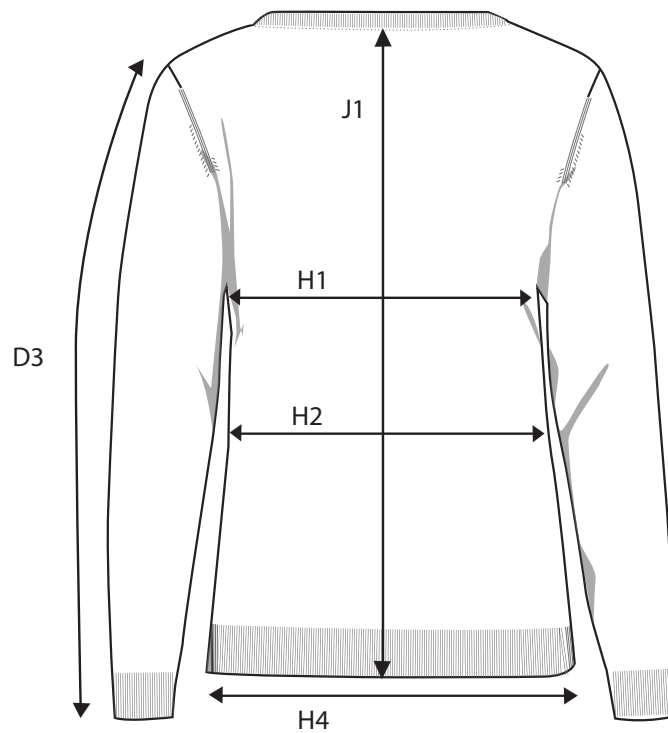

BEAUFORT - MEN

HOW TO MESURE THE SIZE AND FIT

		S	M	L	XL	XXL	XXXL	4XL
SLEEVE LENGTH FROM SHOULDERSEAM	D3	65,5	67,25	69	70,75	72,5	74,25	76
1/2 CHEST WIDTH AT ARMHOLE	H1	48	51	54	57	60	63	66
1/2 WAIST	H2	46	49	52	55	58	61	64
1/2 BOTTOM WIDTH- RIB BOTTOM EDGE	H4	36	39	42	45	48	51	54
FULL LENGTH AT CENTRE BACK	J1	66	68	70	72	74	76	78

BEAUFORT - WOMEN

HOW TO MESURE THE SIZE AND FIT

		XS	S	M	L	XL	XXL	3XL
SLEEVE LENGTH FROM SHOULDERSEAM	D3	56,5	57,5	58,5	59,5	60,5	61,5	62,5
1/2 CHEST WIDTH AT ARMHOLE	H1	47	50	53	56	59	62	66
1/2 WAIST	H2	46	49	52	55	58	61	65
1/2 BOTTOM WIDTH- RIB WIDTH	H4	43	46	49	52	55	58	62
FULL LENGTH AT CENTRE BACK	J1	59	61	63	65	67	69	71

THE NIMBUS SIZE GUIDE

HOW TO MEASURE

To ensure your complete satisfaction, we recommend that you check your measurements against our sizing chart to determine the right size for you. Make sure to measure directly on the body and then find your size in our size guide.