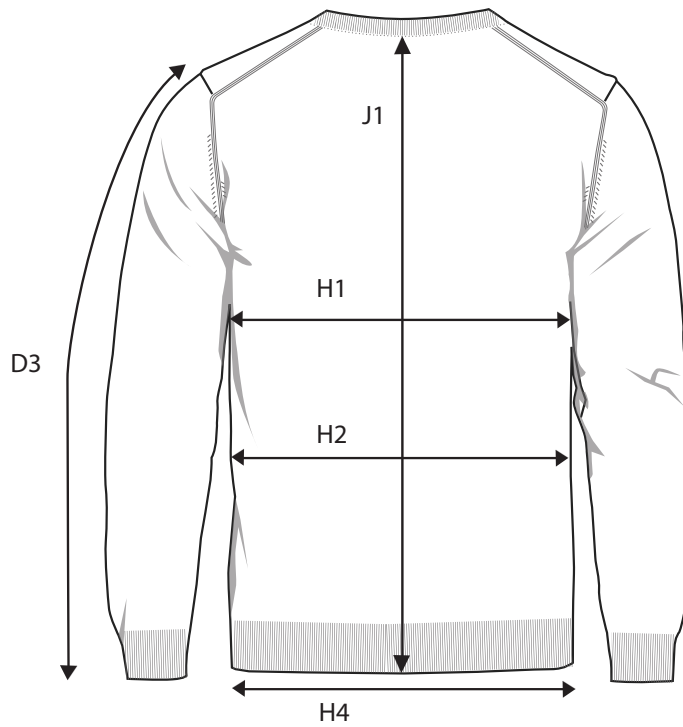

BEAUFORT - MEN

HOW TO MESURE THE SIZE AND FIT

		S	M	L	XL	XXL	XXXL	4XL
SLEEVE LENGTH FROM SHOULDERSEAM	D3	65,5	67,25	69	70,75	72,5	74,25	76
1/2 CHEST WIDTH AT ARMHOLE	H1	48	51	54	57	60	63	66
1/2 WAIST	H2	46	49	52	55	58	61	64
1/2 BOTTOM WIDTH- RIB BOTTOM EDGE	H4	36	39	42	45	48	51	54
FULL LENGTH AT CENTRE BACK	J1	66	68	70	72	74	76	78

BEAUFORT - WOMEN

HOW TO MESURE THE SIZE AND FIT

		XS	S	M	L	XL	XXL	3XL
SLEEVE LENGTH FROM SHOULDERSEAM	D3	56,5	57,5	58,5	59,5	60,5	61,5	62,5
1/2 CHEST WIDTH AT ARMHOLE	H1	47	50	53	56	59	62	66
1/2 WAIST	H2	46	49	52	55	58	61	65
1/2 BOTTOM WIDTH- RIB WIDTH	H4	43	46	49	52	55	58	62
FULL LENGTH AT CENTRE BACK	J1	59	61	63	65	67	69	71