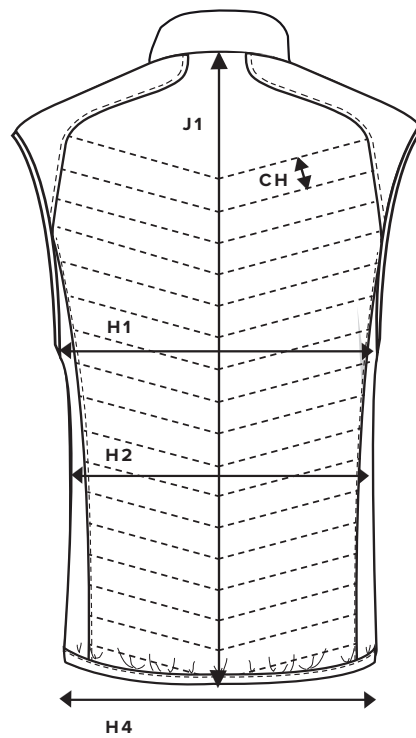

BENTON - MEN

HOW TO MESURE THE SIZE AND FIT

		S	M	L	XL	2XL	3XL	4XL
1/2 CHEST WIDTH AT ARMHOLE	H1	54	57	60	63	66	69	72
1/2 WAIST WIDTH	H2	52,5	55,5	58,5	61,5	64,5	67,5	70,5
1/2 BOTTOM WIDTH - RELAXED ELASTIC TAPE	H4	47	50	53	56	59	62	65
FULL LENGTH AT CENTRE BACK	J1	67	69	71	73	75	77	79
CHANNEL HEIGHT ON QUILTING	CH	4	4	4	4	4	4	4

BENTON - WOMEN

HOW TO MESURE THE SIZE AND FIT

		XS	S	M	L	XL	2XL	3XL
1/2 CHEST WIDTH AT ARMHOLE	H1	44	47	50	53	56	59	63
1/2 WAIST	H2	42	45	48	51	54	58	62
1/2 BOTTOM WIDTH - RELAXED ELASTIC TAPE	H4	42	45	48	51	54	57	61
FULL LENGTH AT CENTRE BACK	J1	60	62	64	66	68	70	72
CHANNEL HEIGHT ON QUILTING	CH	4	4	4	4	4	4	4

THE NIMBUS SIZE GUIDE

HOW TO MEASURE

To ensure your complete satisfaction, we recommend that you check your measurements against our sizing chart to determine the right size for you. Make sure to measure directly on the body and then find your size in our size guide.

MEASUREMENTS IN CM

	XS	S	M	L	XL	2XL	3XL
CHEST	81 - 84	85 - 88	89 - 92	93 - 98	99 - 104	105 - 110	111 - 118
WAIST	64 - 67	68 - 71	72 - 75	76 - 81	82 - 87	88 - 95	96 - 103
HIP	90 - 93	94 - 97	98 - 101	102 - 107	108 - 113	114 - 119	120 - 127