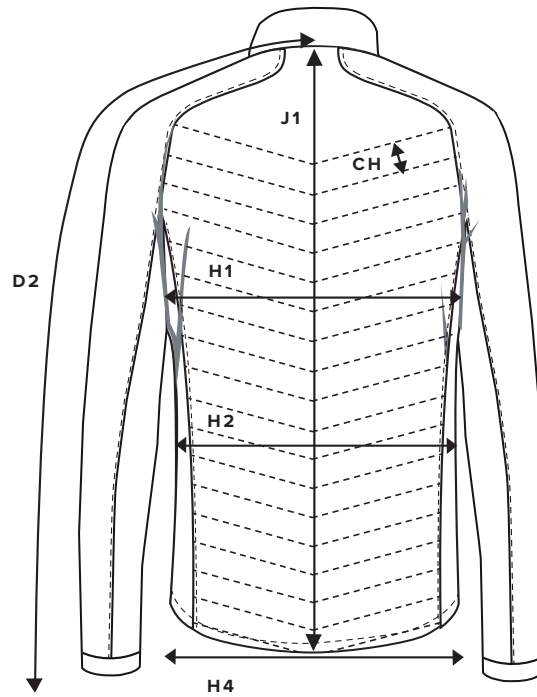

BLOOMSDALE - MEN

HOW TO MESURE THE SIZE AND FIT

| | | S | M | L | XL | XXL | XXXL | 4XL |
|------------------------------|-----------|------|------|------|------|------|------|------|
| CENTRE BACK TO END OF SLEEVE | D2 | 87 | 89,5 | 92 | 94,5 | 97 | 99,5 | 102 |
| 1/2 CHEST WIDTH AT ARMHOLE | H1 | 54 | 57 | 60 | 63 | 66 | 69 | 72 |
| 1/2 WAIST WIDTH | H2 | 52,5 | 55,5 | 58,5 | 61,5 | 64,5 | 67,5 | 70,5 |
| 1/2 BOTTOM WIDTH | H4 | 50 | 53 | 56 | 59 | 62 | 65 | 68 |
| FULL LENGTH AT CENTRE BACK | J1 | 69 | 71 | 73 | 75 | 77 | 79 | 81 |
| CHANNEL HEIGHT ON QUILTING | CH | 4 | 4 | 4 | 4 | 4 | 4 | 4 |

BLOOMSDALE - WOMEN

HOW TO MESURE THE SIZE AND FIT

| | | XS | S | M | L | XL | 2XL | 3XL |
|------------------------------|-----------|------|-------|----|-------|------|-------|-----|
| CENTRE BACK TO END OF SLEEVE | D2 | 82,5 | 83,75 | 85 | 86,25 | 87,5 | 88,75 | 90 |
| 1/2 CHEST WIDTH AT ARMHOLE | H1 | 44 | 47 | 50 | 53 | 56 | 59 | 63 |
| 1/2 WAIST | H2 | 42 | 45 | 48 | 51 | 54 | 58 | 62 |
| 1/2 BOTTOM WIDTH | H4 | 47 | 50 | 53 | 56 | 59 | 62 | 66 |
| FULL LENGTH AT CENTRE BACK | J1 | 61 | 63 | 65 | 67 | 69 | 71 | 73 |
| CHANNEL HEIGHT ON QUILTING | CH | 4 | 4 | 4 | 4 | 4 | 4 | 4 |

THE NIMBUS SIZE GUIDE

HOW TO MEASURE

To ensure your complete satisfaction, we recommend that you check your measurements against our sizing chart to determine the right size for you. Make sure to measure directly on the body and then find your size in our size guide.

MEASUREMENTS IN CM

| | XS | S | M | L | XL | 2XL | 3XL |
|-------|---------|---------|----------|-----------|-----------|-----------|-----------|
| CHEST | 81 - 84 | 85 - 88 | 89 - 92 | 93 - 98 | 99 - 104 | 105 - 110 | 111 - 118 |
| WAIST | 64 - 67 | 68 - 71 | 72 - 75 | 76 - 81 | 82 - 87 | 88 - 95 | 96 - 103 |
| HIP | 90 - 93 | 94 - 97 | 98 - 101 | 102 - 107 | 108 - 113 | 114 - 119 | 120 - 127 |