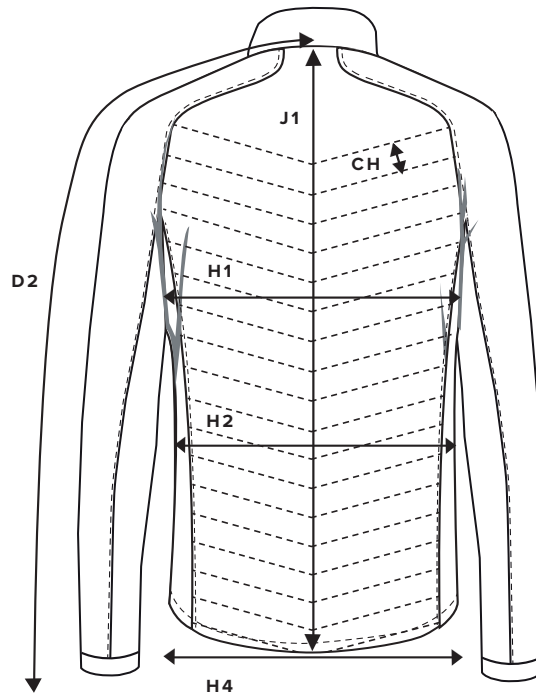

BLOOMSDALE - MEN

HOW TO MESURE THE SIZE AND FIT

| | | S | M | L | XL | XXL | XXXL | 4XL |
|------------------------------|-----------|------|------|------|------|------|------|------|
| CENTRE BACK TO END OF SLEEVE | D2 | 87 | 89,5 | 92 | 94,5 | 97 | 99,5 | 102 |
| 1/2 CHEST WIDTH AT ARMHOLE | H1 | 54 | 57 | 60 | 63 | 66 | 69 | 72 |
| 1/2 WAIST WIDTH | H2 | 52,5 | 55,5 | 58,5 | 61,5 | 64,5 | 67,5 | 70,5 |
| 1/2 BOTTOM WIDTH | H4 | 50 | 53 | 56 | 59 | 62 | 65 | 68 |
| FULL LENGTH AT CENTRE BACK | J1 | 69 | 71 | 73 | 75 | 77 | 79 | 81 |
| CHANNEL HEIGHT ON QUILTING | CH | 4 | 4 | 4 | 4 | 4 | 4 | 4 |

BLOOMSDALE - WOMEN

HOW TO MESURE THE SIZE AND FIT

| | | XS | S | M | L | XL | 2XL | 3XL |
|------------------------------|-----------|------|-------|----|-------|------|-------|-----|
| CENTRE BACK TO END OF SLEEVE | D2 | 82,5 | 83,75 | 85 | 86,25 | 87,5 | 88,75 | 90 |
| 1/2 CHEST WIDTH AT ARMHOLE | H1 | 44 | 47 | 50 | 53 | 56 | 59 | 63 |
| 1/2 WAIST | H2 | 42 | 45 | 48 | 51 | 54 | 58 | 62 |
| 1/2 BOTTOM WIDTH | H4 | 47 | 50 | 53 | 56 | 59 | 62 | 66 |
| FULL LENGTH AT CENTRE BACK | J1 | 61 | 63 | 65 | 67 | 69 | 71 | 73 |
| CHANNEL HEIGHT ON QUILTING | CH | 4 | 4 | 4 | 4 | 4 | 4 | 4 |

THE NIMBUS SIZE GUIDE

HOW TO MEASURE

To ensure your complete satisfaction, we recommend that you check your measurements against our sizing chart to determine the right size for you. Make sure to measure directly on the body and then find your size in our size guide.

MEASUREMENTS IN CM

| | XS | S | M | L | XL | 2XL | 3XL |
|-------|---------|---------|----------|-----------|-----------|-----------|-----------|
| CHEST | 81 - 84 | 85 - 88 | 89 - 92 | 93 - 98 | 99 - 104 | 105 - 110 | 111 - 118 |
| WAIST | 64 - 67 | 68 - 71 | 72 - 75 | 76 - 81 | 82 - 87 | 88 - 95 | 96 - 103 |
| HIP | 90 - 93 | 94 - 97 | 98 - 101 | 102 - 107 | 108 - 113 | 114 - 119 | 120 - 127 |