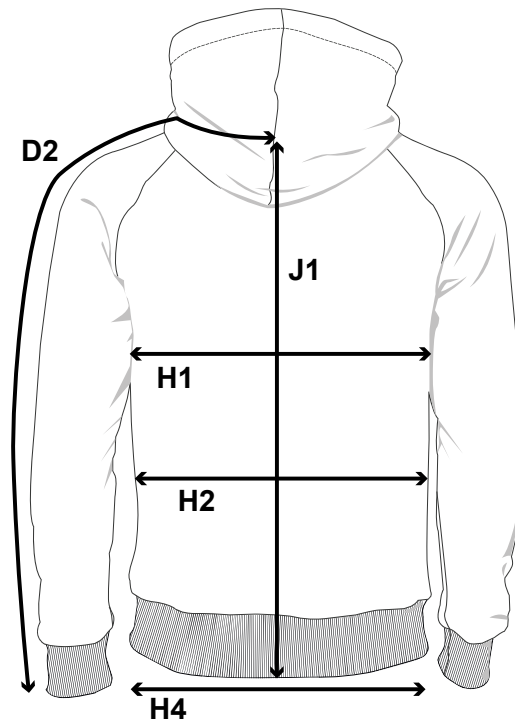

BROWNSVILLE - MEN

HOW TO MESURE THE SIZE AND FIT

		S	M	L	XL	2XL	3XL	4XL
SLEEVE LENGTH - FROM CB	D2	87	89,5	92	94,5	97	99,5	102
1/2 CHEST WIDTH AT ARMHOLE	H1	52,5	55,5	58,5	61,5	64,5	67,5	70,5
1/2 WAIST	H2	51,5	54,5	57,5	60,5	63,5	66,5	69,5
1/2 BOTTOM WIDTH - RIB BOTTOM EDGE	H4	45,5	48,5	51,5	54,5	57,5	60,5	63,5
FULL LENGTH AT CENTRE BACK	J1	67	69	71	73	75	77	79

BROWNSVILLE - WOMEN

HOW TO MESURE THE SIZE AND FIT

		XS	S	M	L	XL	2XL	3XL
SLEEVE LENGTH FROM CB	D2	77,5	79,25	81	82,75	84,5	86,25	88
1/2 CHEST WIDTH AT ARMHOLE	H1	44	47	50	53	56	59	63
1/2 WAIST	H2	41	44	47	50	53	57	61
1/2 BOTTOM WIDTH - RIB BOTTOM EDGE	H4	40,5	43,5	46,5	49,5	52,5	55,5	59,5
FULL LENGTH AT CENTRE BACK	J1	59	61	63	65	67	69	71

THE NIMBUS SIZE GUIDE

HOW TO MEASURE

To ensure your complete satisfaction, we recommend that you check your measurements against our sizing chart to determine the right size for you. Make sure to measure directly on the body and then find your size in our size guide.