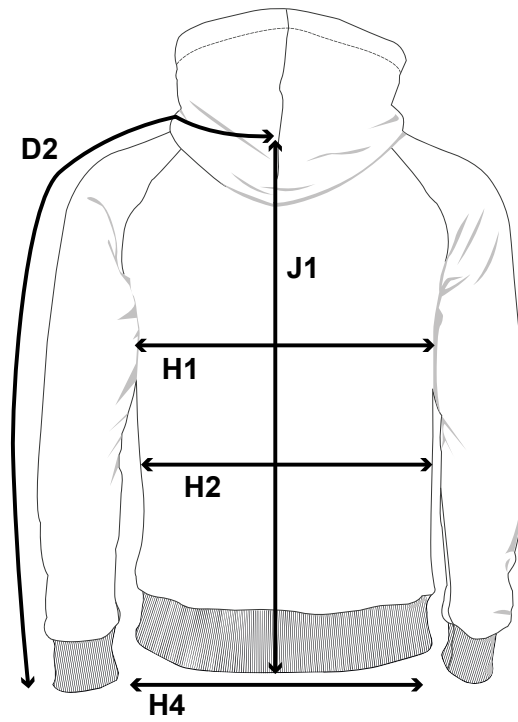

BROWNSVILLE - MEN

HOW TO MESURE THE SIZE AND FIT

		S	M	L	XL	2XL	3XL	4XL
SLEEVE LENGTH - FROM CB	D2	87	89,5	92	94,5	97	99,5	102
1/2 CHEST WIDTH AT ARMHOLE	H1	52,5	55,5	58,5	61,5	64,5	67,5	70,5
1/2 WAIST	H2	51,5	54,5	57,5	60,5	63,5	66,5	69,5
1/2 BOTTOM WIDTH - RIB BOTTOM EDGE	H4	45,5	48,5	51,5	54,5	57,5	60,5	63,5
FULL LENGTH AT CENTRE BACK	J1	67	69	71	73	75	77	79

BROWNSVILLE - WOMEN

HOW TO MESURE THE SIZE AND FIT

		XS	S	M	L	XL	2XL	3XL
SLEEVE LENGTH FROM CB	D2	77,5	79,25	81	82,75	84,5	86,25	88
1/2 CHEST WIDTH AT ARMHOLE	H1	44	47	50	53	56	59	63
1/2 WAIST	H2	41	44	47	50	53	57	61
1/2 BOTTOM WIDTH - RIB BOTTOM EDGE	H4	40,5	43,5	46,5	49,5	52,5	55,5	59,5
FULL LENGTH AT CENTRE BACK	J1	59	61	63	65	67	69	71

THE NIMBUS SIZE GUIDE

HOW TO MEASURE

To ensure your complete satisfaction, we recommend that you check your measurements against our sizing chart to determine the right size for you. Make sure to measure directly on the body and then find your size in our size guide.