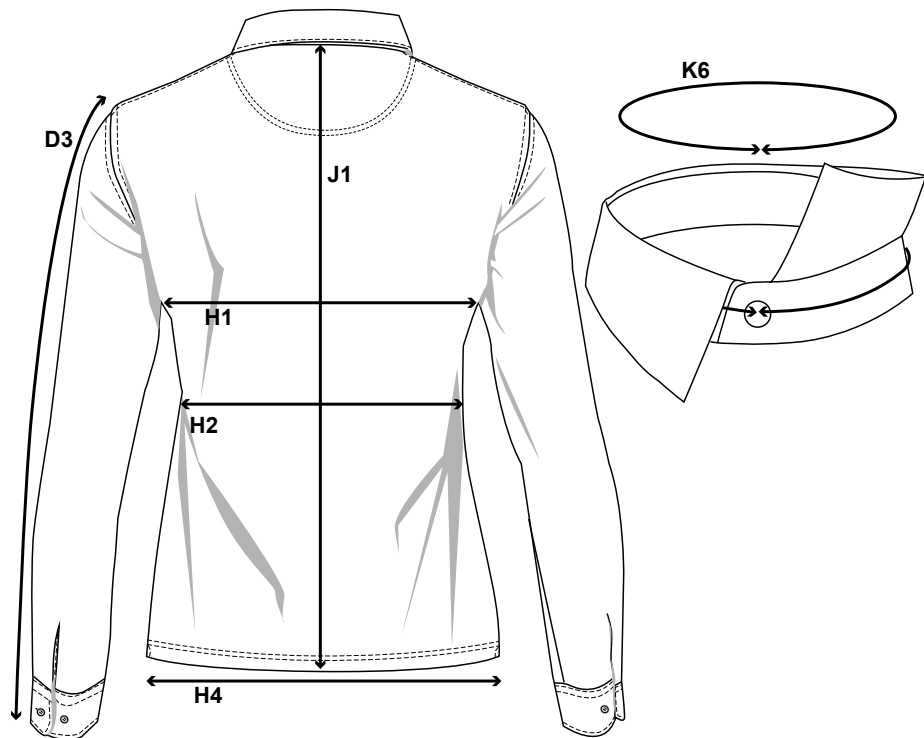

CARLINGTON - MEN

HOW TO MESURE THE SIZE AND FIT

		S	M	L	XL	2XL	3XL	4XL
SLEEVE LENGTH - FROM SHOULDER SEAM	D3	66	67	68	69	70	71	71
CHEST WIDTH AT ARMHOLE	H1	47	50	53	56	59	62	65
WAIST	H2	46	49	52	55	58	61	64
BOTTOM WIDTH	H4	46	49	52	55	58	61	64
FULL LENGTH AT CENTRE BACK	J1	68	70	72	74	76	78	78
NECKLINE CF TO CF	K6	38	40	42	44	46	48	50

CARLINGTON - WOMEN

HOW TO MESURE THE SIZE AND FIT

		XS	S	M	L	XL	2XL	3XL
SLEEVE LENGTH - FROM SHOULDER SEAM	D3	59	60	61	62	63	64	65
CHEST WIDTH AT ARMHOLE	H1	39	42	45	48	51	55	59
WAIST	H2	35	38	41	44	47	52	56
BOTTOM WIDTH	H4	39	42	45	48	51	55	59
FULL LENGTH AT CENTRE BACK	J1	62	64	66	68	70	72	74
NECKLINE CF TO CF	K6	36	37	38	39	40	41	42

THE NIMBUS SIZE GUIDE

HOW TO MEASURE

To ensure your complete satisfaction, we recommend that you check your measurements against our sizing chart to determine the right size for you. Make sure to measure directly on the body and then find your size in our size guide.