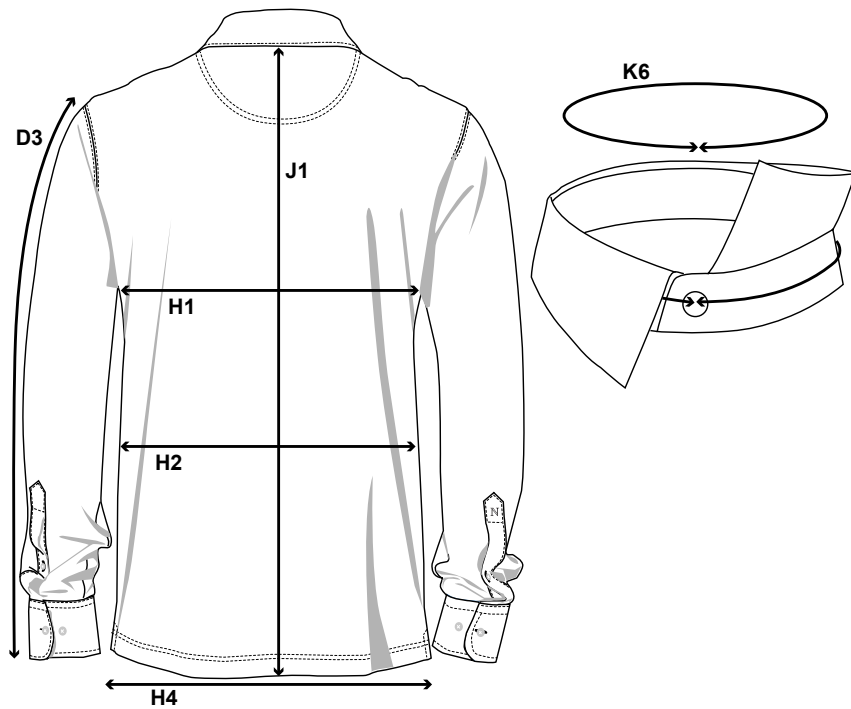

CARLINGTON - MEN

HOW TO MESURE THE SIZE AND FIT

		S	M	L	XL	2XL	3XL	4XL
SLEEVE LENGTH - FROM SHOULDER SEAM	D3	66	67	68	69	70	71	71
CHEST WIDTH AT ARMHOLE	H1	47	50	53	56	59	62	65
WAIST	H2	46	49	52	55	58	61	64
BOTTOM WIDTH	H4	46	49	52	55	58	61	64
FULL LENGTH AT CENTRE BACK	J1	68	70	72	74	76	78	78
NECKLINE CF TO CF	K6	38	40	42	44	46	48	50

CARLINGTON - WOMEN

HOW TO MESURE THE SIZE AND FIT

		XS	S	M	L	XL	2XL	3XL
SLEEVE LENGTH - FROM SHOULDER SEAM	D3	59	60	61	62	63	64	65
CHEST WIDTH AT ARMHOLE	H1	39	42	45	48	51	55	59
WAIST	H2	35	38	41	44	47	52	56
BOTTOM WIDTH	H4	39	42	45	48	51	55	59
FULL LENGTH AT CENTRE BACK	J1	62	64	66	68	70	72	74
NECKLINE CF TO CF	K6	36	37	38	39	40	41	42

THE NIMBUS SIZE GUIDE

HOW TO MEASURE

To ensure your complete satisfaction, we recommend that you check your measurements against our sizing chart to determine the right size for you. Make sure to measure directly on the body and then find your size in our size guide.