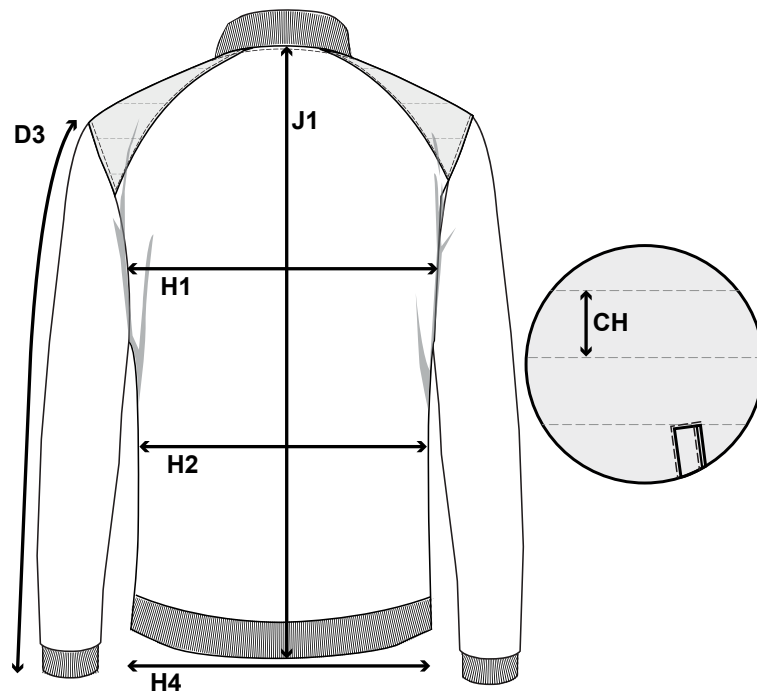

CRESCENT - MEN

HOW TO MESURE THE SIZE AND FIT

		S	M	L	XL	2XL	3XL	4XL
SLEEVE LENGTH - INCLUDED THE RIB	D3	62,75	64,5	66,25	68	69,75	71,5	71,5
CHEST WIDTH AT ARMHOLE	H1	53	56	59	62	65	68	71
WAIST	H2	49	52	55	58	61	64	67
WIDTH OF BOTTOM RIB	H4	46	49	52	55	58	61	64
FULL LENGTH AT CENTRE BACK	J1	64	66	68	70	72	74	74
CHANNEL HEIGHT ON QUILTING	CH	4	4	4	4	4	4	4

CRESCENT - WOMEN

HOW TO MESURE THE SIZE AND FIT

		XS	S	M	L	XL	2XL	3XL
SLEEVE LENGTH - FROM SHOULDER SEAM	D3	61	62	63	64	65	66	66
CHEST WIDTH AT ARMHOLE	H1	46	48	51	54	57	60	63
WAIST	H2	43	45	48	51	54	58	62
BOTTOM WIDTH	H4	46,5	48,5	51,5	54,5	57,5	60,5	63,5
FULL LENGTH AT CENTRE BACK	J1	53,5	55,5	57,5	59,5	61,5	63,5	63,5
CHANNEL HEIGHT ON QUILTING	CH	4	4	4	4	4	4	4

THE NIMBUS SIZE GUIDE

HOW TO MEASURE

To ensure your complete satisfaction, we recommend that you check your measurements against our sizing chart to determine the right size for you. Make sure to measure directly on the body and then find your size in our size guide.