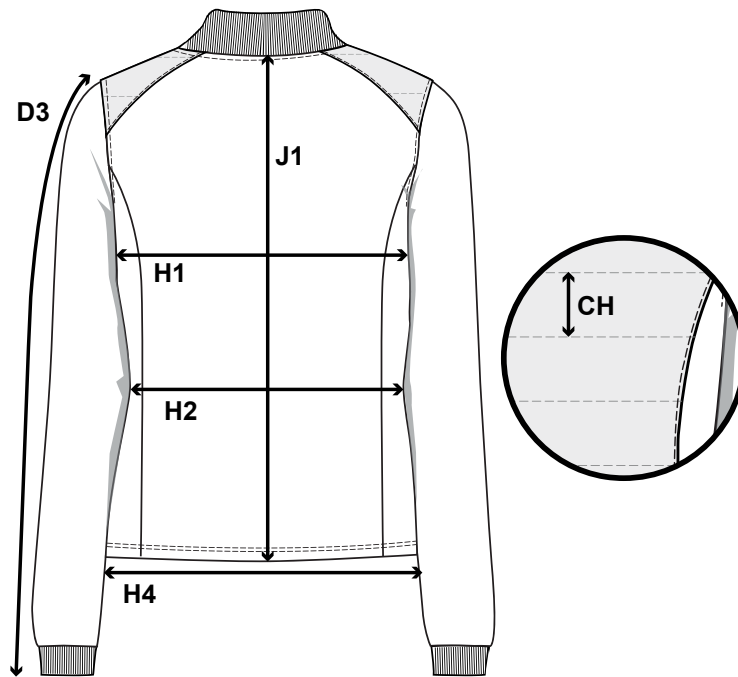

CRESCENT - MEN

HOW TO MESURE THE SIZE AND FIT

		S	M	L	XL	2XL	3XL	4XL
SLEEVE LENGTH - INCLUDED THE RIB	D3	62,75	64,5	66,25	68	69,75	71,5	71,5
CHEST WIDTH AT ARMHOLE	H1	53	56	59	62	65	68	71
WAIST	H2	49	52	55	58	61	64	67
WIDTH OF BOTTOM RIB	H4	46	49	52	55	58	61	64
FULL LENGTH AT CENTRE BACK	J1	64	66	68	70	72	74	74
CHANNEL HEIGHT ON QUILTING	CH	4	4	4	4	4	4	4

CRESCENT - WOMEN

HOW TO MESURE THE SIZE AND FIT

		XS	S	M	L	XL	2XL	3XL
SLEEVE LENGTH - FROM SHOULDER SEAM	D3	61	62	63	64	65	66	66
CHEST WIDTH AT ARMHOLE	H1	46	48	51	54	57	60	63
WAIST	H2	43	45	48	51	54	58	62
BOTTOM WIDTH	H4	46,5	48,5	51,5	54,5	57,5	60,5	63,5
FULL LENGTH AT CENTRE BACK	J1	53,5	55,5	57,5	59,5	61,5	63,5	63,5
CHANNEL HEIGHT ON QUILTING	CH	4	4	4	4	4	4	4

THE NIMBUS SIZE GUIDE

HOW TO MEASURE

To ensure your complete satisfaction, we recommend that you check your measurements against our sizing chart to determine the right size for you. Make sure to measure directly on the body and then find your size in our size guide.