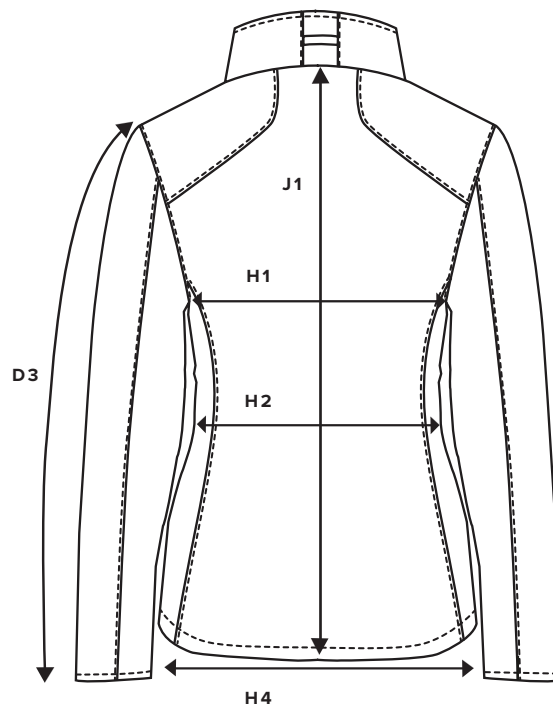

# DAVENPORT - MEN

HOW TO MESURE THE SIZE AND FIT

|                                   |           | S  | M     | L    | XL    | XXL | XXXL  | 4XL  |
|-----------------------------------|-----------|----|-------|------|-------|-----|-------|------|
| SLEEVE LENGTH - FROM SHOULDERSEAM | <b>D3</b> | 67 | 68,75 | 70,5 | 72,25 | 74  | 75,75 | 77,5 |
| 1/2 CHEST WIDTH AT ARMHOLE        | <b>H1</b> | 54 | 57    | 60   | 63    | 66  | 69    | 72   |
| 1/2 WAIST                         | <b>H2</b> | 54 | 57    | 60   | 63    | 66  | 69    | 72   |
| 1/2 BOTTOM WIDTH                  | <b>H4</b> | 53 | 56    | 59   | 62    | 65  | 68    | 71   |
| 1/2 BOTTOM WIDTH OF RIB           | <b>I2</b> | 45 | 48    | 51   | 54    | 57  | 60    | 63   |
| FULL LENGTH AT CENTRE BACK        | <b>J1</b> | 67 | 69    | 71   | 73    | 75  | 77    | 79   |

# DAVENPORT - WOMEN

HOW TO MESURE THE SIZE AND FIT

|                                   |           | <b>XS</b> | <b>S</b> | <b>M</b> | <b>L</b> | <b>XL</b> | <b>XXL</b> | <b>3XL</b> |
|-----------------------------------|-----------|-----------|----------|----------|----------|-----------|------------|------------|
| SLEEVE LENGTH - FROM SHOULDERSEAM | <b>D3</b> | 62        | 63       | 64       | 65       | 66        | 67         | 68         |
| 1/2 CHEST WIDTH AT ARMHOLE        | <b>H1</b> | 44        | 47       | 50       | 53       | 56        | 59         | 63         |
| 1/2 WAIST                         | <b>H2</b> | 42        | 45       | 48       | 51       | 54        | 57         | 61         |
| 1/2 BOTTOM WIDTH                  | <b>H4</b> | 48        | 51       | 54       | 57       | 60        | 63         | 67         |
| FULL LENGTH AT CENTRE BACK        | <b>J1</b> | 61        | 63       | 65       | 67       | 69        | 71         | 73         |

## HOW TO MEASURE