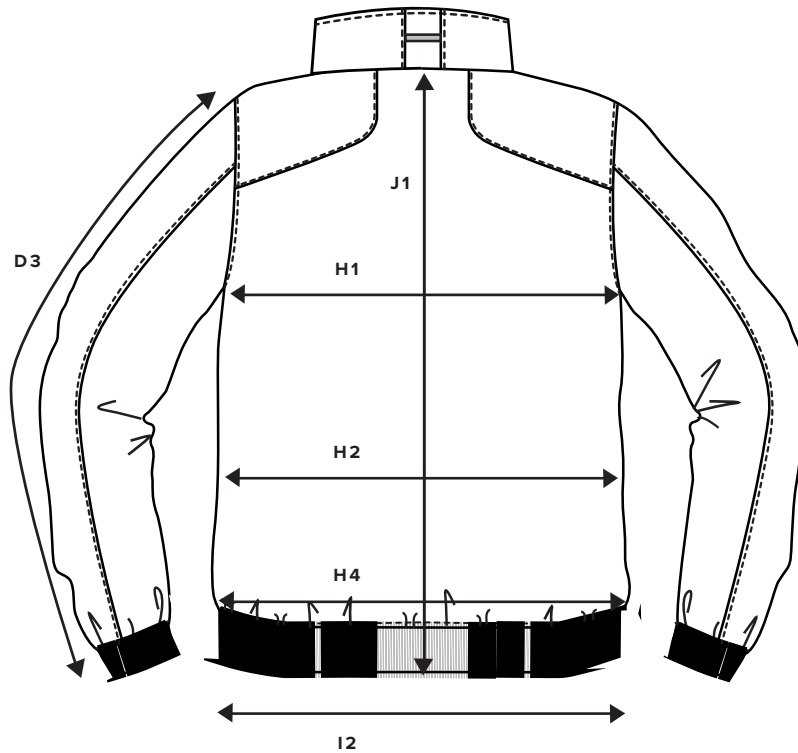

# DAVENPORT - MEN

HOW TO MESURE THE SIZE AND FIT

|                                   |           | S  | M     | L    | XL    | XXL | XXXL  | 4XL  |
|-----------------------------------|-----------|----|-------|------|-------|-----|-------|------|
| SLEEVE LENGTH - FROM SHOULDERSEAM | <b>D3</b> | 67 | 68,75 | 70,5 | 72,25 | 74  | 75,75 | 77,5 |
| 1/2 CHEST WIDTH AT ARMHOLE        | <b>H1</b> | 54 | 57    | 60   | 63    | 66  | 69    | 72   |
| 1/2 WAIST                         | <b>H2</b> | 54 | 57    | 60   | 63    | 66  | 69    | 72   |
| 1/2 BOTTOM WIDTH                  | <b>H4</b> | 53 | 56    | 59   | 62    | 65  | 68    | 71   |
| 1/2 BOTTOM WIDTH OF RIB           | <b>I2</b> | 45 | 48    | 51   | 54    | 57  | 60    | 63   |
| FULL LENGTH AT CENTRE BACK        | <b>J1</b> | 67 | 69    | 71   | 73    | 75  | 77    | 79   |

# DAVENPORT - WOMEN

HOW TO MESURE THE SIZE AND FIT

|                                   |           | <b>XS</b> | <b>S</b> | <b>M</b> | <b>L</b> | <b>XL</b> | <b>XXL</b> | <b>3XL</b> |
|-----------------------------------|-----------|-----------|----------|----------|----------|-----------|------------|------------|
| SLEEVE LENGTH - FROM SHOULDERSEAM | <b>D3</b> | 62        | 63       | 64       | 65       | 66        | 67         | 68         |
| 1/2 CHEST WIDTH AT ARMHOLE        | <b>H1</b> | 44        | 47       | 50       | 53       | 56        | 59         | 63         |
| 1/2 WAIST                         | <b>H2</b> | 42        | 45       | 48       | 51       | 54        | 57         | 61         |
| 1/2 BOTTOM WIDTH                  | <b>H4</b> | 48        | 51       | 54       | 57       | 60        | 63         | 67         |
| FULL LENGTH AT CENTRE BACK        | <b>J1</b> | 61        | 63       | 65       | 67       | 69        | 71         | 73         |