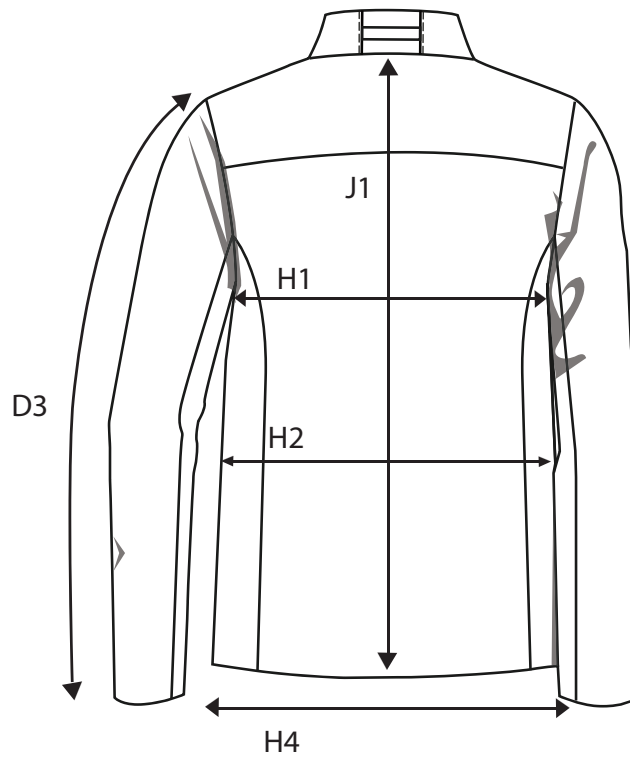

EASTLAKE - MEN

HOW TO MESURE THE SIZE AND FIT

		S	M	L	XL	2XL	3XL	4XL
SLEEVE LENGTH - FROM SHOULDERSEAM	D3	66,25	68	69,75	71,5	73,25	75	76,75
1/2 CHEST WIDTH AT ARMHOLE	H1	58	61	64	67	70	73	76
1/2 WAIST	H2	55	58	61	64	67	70	73
1/2 BOTTOM WIDTH	H4	55	58	61	64	67	70	73
1/2 BOTTOM WIDTH OF RIB	I2	47	50	53	56	59	62	65
FULL LENGTH AT CENTRE BACK	J1	68	70	72	74	76	78	80

EASTLAKE - WOMEN

HOW TO MESURE THE SIZE AND FIT

		XS	S	M	L	XL	2XL	3XL
SLEEVE LENGTH - FROM SHOULDERSEAM	D3	62	63	64	65	66	67	67
1/2 CHEST WIDTH AT ARMHOLE	H1	50	52	55	58	61	64	68
1/2 WAIST	H2	49	51	54	57	60	64	68
1/2 BOTTOM WIDTH	H4	52	54	57	60	63	66	70
FULL LENGTH AT CENTRE BACK	J1	65	67	69	71	73	75	77

THE NIMBUS SIZE GUIDE

HOW TO MEASURE

To ensure your complete satisfaction, we recommend that you check your measurements against our sizing chart to determine the right size for you. Make sure to measure directly on the body and then find your size in our size guide.

	XS	S	M	L	XL	2XL	3XL
CHEST	81 - 84	85 - 88	89 - 92	93 - 98	99 - 104	105 - 110	111 - 118
WAIST	64 - 67	68 - 71	72 - 75	76 - 81	82 - 87	88 - 95	96 - 103
HIP	90 - 93	94 - 97	98 - 101	102 - 107	108 - 113	114 - 119	120 - 127