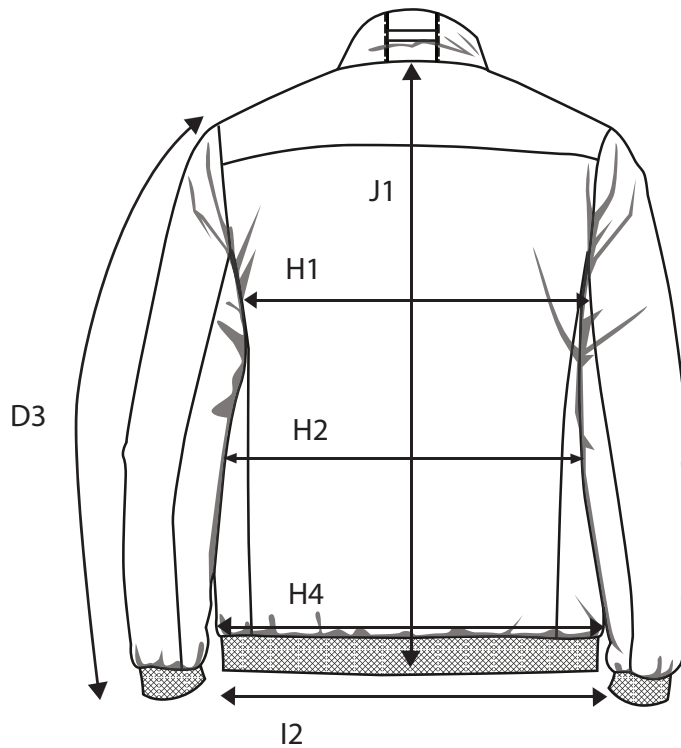

EASTLAKE - MEN

HOW TO MESURE THE SIZE AND FIT

		S	M	L	XL	2XL	3XL	4XL
SLEEVE LENGTH - FROM SHOULDERSEAM	D3	66,25	68	69,75	71,5	73,25	75	76,75
1/2 CHEST WIDTH AT ARMHOLE	H1	58	61	64	67	70	73	76
1/2 WAIST	H2	55	58	61	64	67	70	73
1/2 BOTTOM WIDTH	H4	55	58	61	64	67	70	73
1/2 BOTTOM WIDTH OF RIB	I2	47	50	53	56	59	62	65
FULL LENGTH AT CENTRE BACK	J1	68	70	72	74	76	78	80

EASTLAKE - WOMEN

HOW TO MESURE THE SIZE AND FIT

		XS	S	M	L	XL	2XL	3XL
SLEEVE LENGTH - FROM SHOULDERSEAM	D3	62	63	64	65	66	67	67
1/2 CHEST WIDTH AT ARMHOLE	H1	50	52	55	58	61	64	68
1/2 WAIST	H2	49	51	54	57	60	64	68
1/2 BOTTOM WIDTH	H4	52	54	57	60	63	66	70
FULL LENGTH AT CENTRE BACK	J1	65	67	69	71	73	75	77

THE NIMBUS SIZE GUIDE

HOW TO MEASURE

To ensure your complete satisfaction, we recommend that you check your measurements against our sizing chart to determine the right size for you. Make sure to measure directly on the body and then find your size in our size guide.