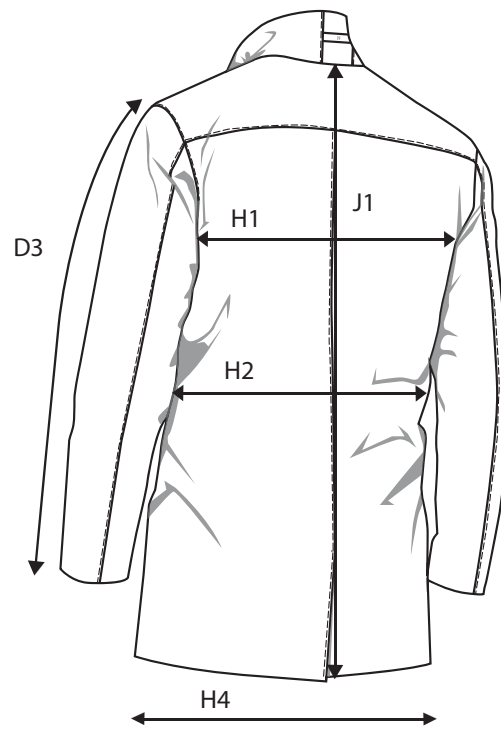

FOLCROFT - MEN

HOW TO MESURE THE SIZE AND FIT

		S	M	L	XL	2XL	3XL	4XL
SLEEVE LENGTH - FROM SHOULDERSEAM	D3	65,5	67,25	69	70,75	72,5	74,25	76
1/2 CHEST WIDTH AT ARMHOLE	H1	55	58	61	64	67	70	73
1/2 WAIST	H2	55	58	61	64	67	70	73
1/2 BOTTOM WIDTH	H4	55	58	61	64	67	70	73
FULL LENGTH AT CENTRE BACK	J1	80,5	83,5	86,5	89,5	92,5	95,5	95,5

FOLCROFT - WOMEN

HOW TO MESURE THE SIZE AND FIT

		XS	S	M	L	XL	2XL	3XL
SLEEVE LENGTH - FROM SHOULDERSEAM	D3	62	63	64	65	66	67	67
1/2 CHEST WIDTH AT ARMHOLE	H1	51	53	56	59	62	65	69
1/2 WAIST	H2	47	49	52	55	58	62	66
1/2 BOTTOM WIDTH	H4	54	56	59	62	65	68	72
FULL LENGTH AT CENTRE BACK	J1	85	87	89	91	93	95	97

THE NIMBUS SIZE GUIDE

HOW TO MEASURE

To ensure your complete satisfaction, we recommend that you check your measurements against our sizing chart to determine the right size for you. Make sure to measure directly on the body and then find your size in our size guide.

MEASUREMENTS IN CM

	XS	S	M	L	XL	2XL	3XL
CHEST	81 - 84	85 - 88	89 - 92	93 - 98	99 - 104	105 - 110	111 - 118
WAIST	64 - 67	68 - 71	72 - 75	76 - 81	82 - 87	88 - 95	96 - 103
HIP	90 - 93	94 - 97	98 - 101	102 - 107	108 - 113	114 - 119	120 - 127