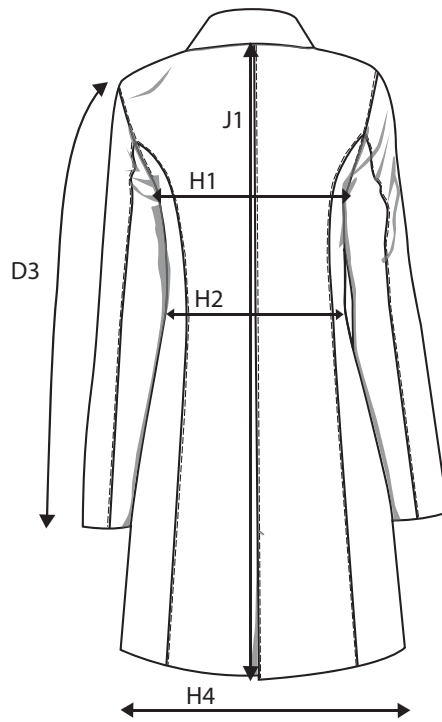

FOLCROFT - MEN

HOW TO MESURE THE SIZE AND FIT

		S	M	L	XL	2XL	3XL	4XL
SLEEVE LENGTH - FROM SHOULDERSEAM	D3	65,5	67,25	69	70,75	72,5	74,25	76
1/2 CHEST WIDTH AT ARMHOLE	H1	55	58	61	64	67	70	73
1/2 WAIST	H2	55	58	61	64	67	70	73
1/2 BOTTOM WIDTH	H4	55	58	61	64	67	70	73
FULL LENGTH AT CENTRE BACK	J1	80,5	83,5	86,5	89,5	92,5	95,5	95,5

FOLCROFT - WOMEN

HOW TO MESURE THE SIZE AND FIT

		XS	S	M	L	XL	2XL	3XL
SLEEVE LENGTH - FROM SHOULDERSEAM	D3	62	63	64	65	66	67	67
1/2 CHEST WIDTH AT ARMHOLE	H1	51	53	56	59	62	65	69
1/2 WAIST	H2	47	49	52	55	58	62	66
1/2 BOTTOM WIDTH	H4	54	56	59	62	65	68	72
FULL LENGTH AT CENTRE BACK	J1	85	87	89	91	93	95	97

THE NIMBUS SIZE GUIDE

HOW TO MEASURE

To ensure your complete satisfaction, we recommend that you check your measurements against our sizing chart to determine the right size for you. Make sure to measure directly on the body and then find your size in our size guide.

MEASUREMENTS IN CM

	XS	S	M	L	XL	2XL	3XL
CHEST	81 - 84	85 - 88	89 - 92	93 - 98	99 - 104	105 - 110	111 - 118
WAIST	64 - 67	68 - 71	72 - 75	76 - 81	82 - 87	88 - 95	96 - 103
HIP	90 - 93	94 - 97	98 - 101	102 - 107	108 - 113	114 - 119	120 - 127