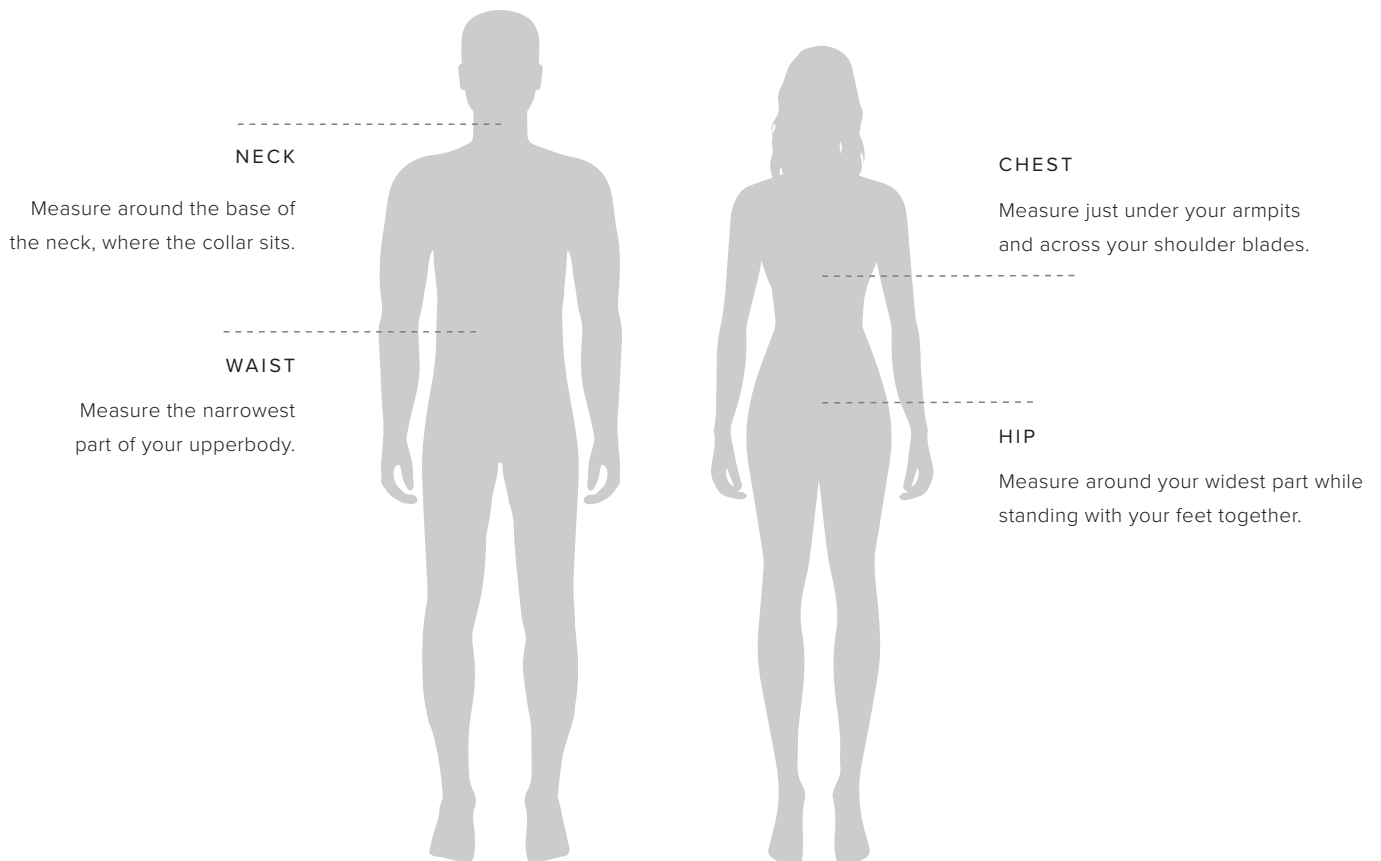

THE NIMBUS SIZE GUIDE

HOW TO MEASURE

To ensure your complete satisfaction, we recommend that you check your measurements against our sizing chart to determine the right size for you. Make sure to measure directly on the body and then find your size in our size guide.

All measurements are in centimeters.

Feel free to contact our Customer Service at customerservice@nimbusnordic.com if you have additional questions about our sizes.