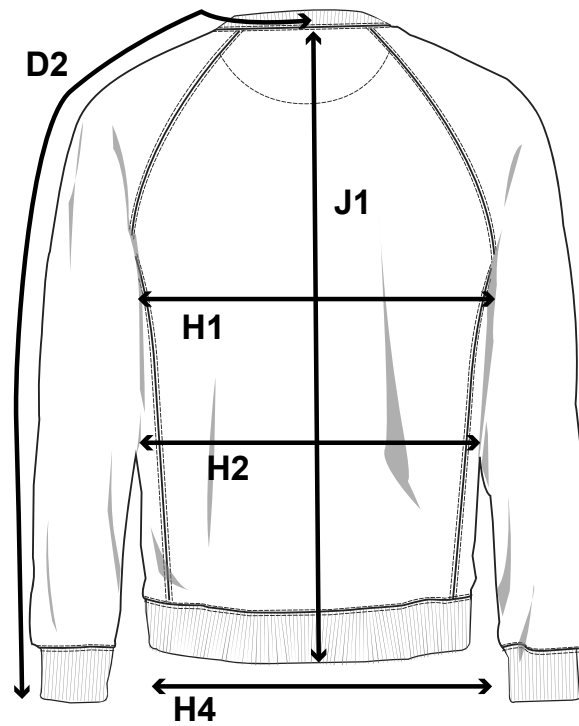

GEORGETOWN - MEN

HOW TO MESURE THE SIZE AND FIT

		S	M	L	XL	2XL	3XL	4XL	5XL
SLEEVE LENGTH - FROM CB	D2	88	90	92	94	96	98	98	99
1/2 CHEST WIDTH AT ARMHOLE	H1	53	56	59	62	65	68	72	76
1/2 WAIST	H2	51,5	54,5	57,5	60,5	63,5	67,5	71,5	75,5
1/2 BOTTOM WIDTH - RIB BOTTOM EDGE	H4	47,5	50,5	53,5	56,5	59,5	63,5	67,5	71,5
FULL LENGTH AT CENTRE BACK	J1	66	68	70	72	74	76	76	78

GEORGETOWN - WOMEN

HOW TO MESURE THE SIZE AND FIT

		XS	S	M	L	XL	2XL	3XL
SLEEVE LENGTH - FROM CB	D2	79,5	80,75	82	83,75	85,5	87,25	87,25
1/2 CHEST WIDTH AT ARMHOLE	H1	51	53	55	58	61	64	68
1/2 WAIST	H2	50	52	54	57	60	63	67
1/2 BOTTOM WIDTH - RIB BOTTOM EDGE	H4	49	51	53	56	59	62	66
FULL LENGTH AT CENTRE BACK	J1	55	57	59	61	63	65	65

THE NIMBUS SIZE GUIDE

HOW TO MEASURE

To ensure your complete satisfaction, we recommend that you check your measurements against our sizing chart to determine the right size for you. Make sure to measure directly on the body and then find your size in our size guide.