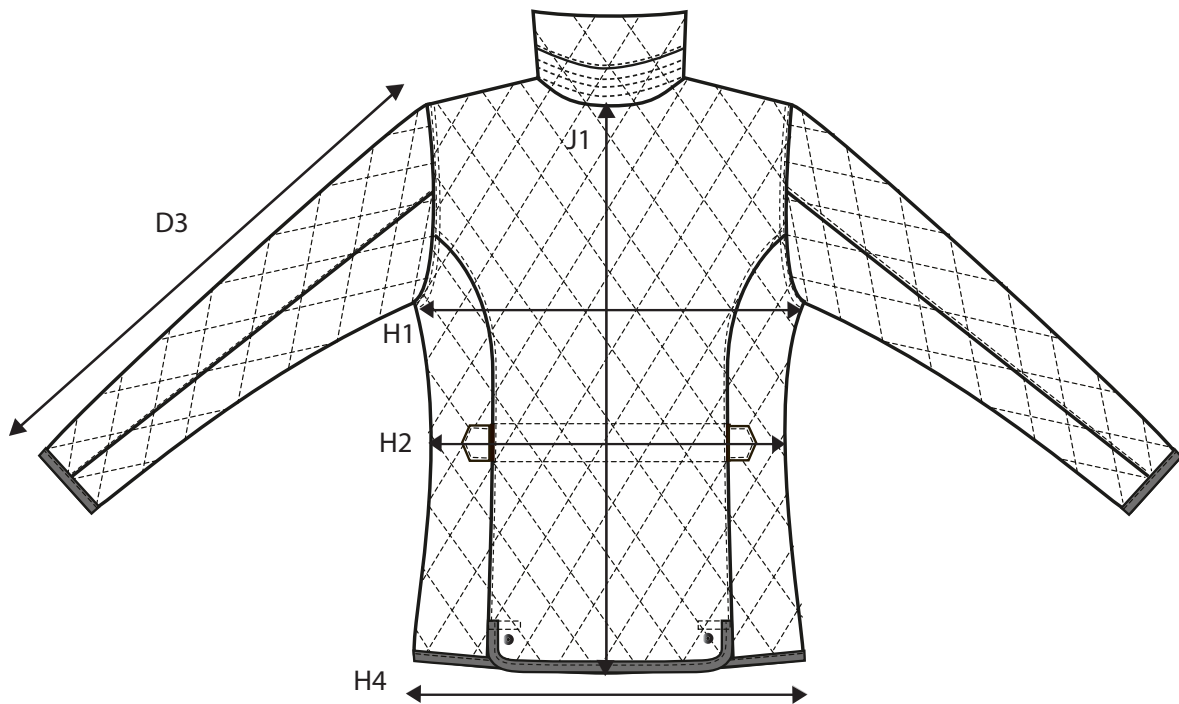

# HENDERSON - MEN

HOW TO MESURE THE SIZE AND FIT

		S	M	L	XL	XXL	XXXL	4XL
SLEEVE LENGTH - FROM SHOULDERSEAM	<b>D3</b>	65,5	67,25	69	70,75	72,5	74,25	76
1/2 CHEST WIDTH AT ARMHOLE	<b>H1</b>	55	58	61	64	67	70	73
1/2 WAIST	<b>H2</b>	54	57	60	63	66	69	72
1/2 BOTTOM WIDTH	<b>H4</b>	52	55	58	61	64	67	70
FULL LENGTH AT CENTRE BACK	<b>J1</b>	69	71	73	75	77	79	81

# HENDERSON - WOMEN

HOW TO MESURE THE SIZE AND FIT

		XS	S	M	L	XL	XXL	3XL
SLEEVE LENGTH - FROM SHOULDERSEAM	<b>D3</b>	62	63	64	65	66	67	67
1/2 CHEST WIDTH AT ARMHOLE	<b>H1</b>	47	50	53	56	59	62	66
1/2 WAIST	<b>H2</b>	41	44	47	50	53	57	61
1/2 BOTTOM WIDTH	<b>H4</b>	48	51	54	57	60	63	67
FULL LENGTH AT CENTRE BACK	<b>J1</b>	63	64,5	66	67,5	69	70,5	70,5