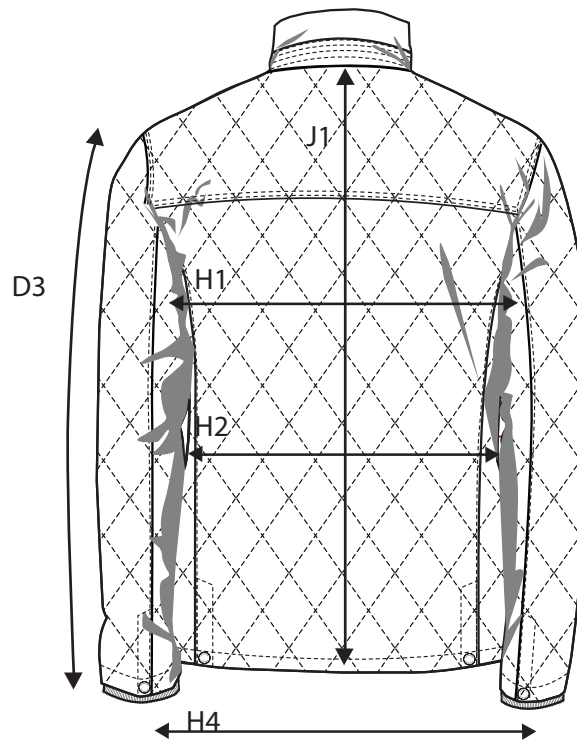

# HENDERSON - MEN

HOW TO MESURE THE SIZE AND FIT

		S	M	L	XL	XXL	XXXL	4XL
SLEEVE LENGTH - FROM SHOULDERSEAM	<b>D3</b>	65,5	67,25	69	70,75	72,5	74,25	76
1/2 CHEST WIDTH AT ARMHOLE	<b>H1</b>	55	58	61	64	67	70	73
1/2 WAIST	<b>H2</b>	54	57	60	63	66	69	72
1/2 BOTTOM WIDTH	<b>H4</b>	52	55	58	61	64	67	70
FULL LENGTH AT CENTRE BACK	<b>J1</b>	69	71	73	75	77	79	81

# HENDERSON - WOMEN

HOW TO MESURE THE SIZE AND FIT

		XS	S	M	L	XL	XXL	3XL
SLEEVE LENGTH - FROM SHOULDERSEAM	<b>D3</b>	62	63	64	65	66	67	67
1/2 CHEST WIDTH AT ARMHOLE	<b>H1</b>	47	50	53	56	59	62	66
1/2 WAIST	<b>H2</b>	41	44	47	50	53	57	61
1/2 BOTTOM WIDTH	<b>H4</b>	48	51	54	57	60	63	67
FULL LENGTH AT CENTRE BACK	<b>J1</b>	63	64,5	66	67,5	69	70,5	70,5

## HOW TO MEASURE