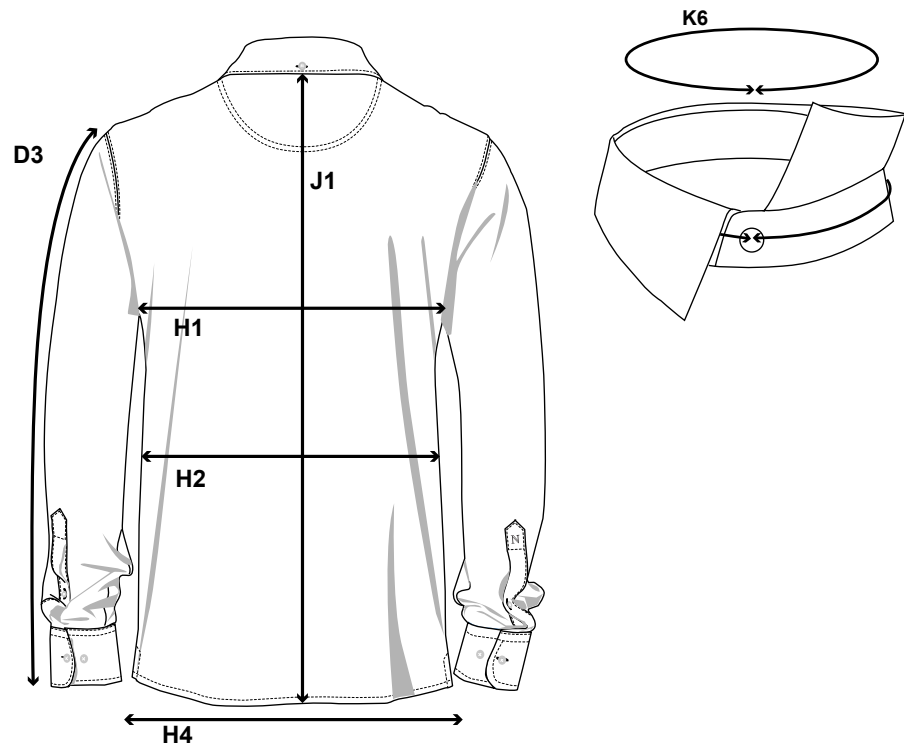

# KINGSTON - MEN

HOW TO MESURE THE SIZE AND FIT

		<b>S</b>	<b>M</b>	<b>L</b>	<b>XL</b>	<b>2XL</b>	<b>3XL</b>
SLEEVE LENGTH - FROM SHOULDER SEAM	<b>D3</b>	65	66	67	68	69	70
1/2 CHEST WIDTH AT ARMHOLE	<b>H1</b>	49	52	55	58	61	64
1/2 WAIST	<b>H2</b>	47	50	53	56	59	62
1/2 BOTTOM WIDTH	<b>H4</b>	49	52	55	58	61	64
FULL LENGTH AT CENTRE BACK	<b>J1</b>	68	70	72	74	76	78
NECKLINE CF TO CF	<b>K6</b>	38	40	42	44	46	48

# KINGSTON - WOMEN

HOW TO MESURE THE SIZE AND FIT

		<b>XS</b>	<b>S</b>	<b>M</b>	<b>L</b>	<b>XL</b>	<b>2XL</b>	<b>3XL</b>
SLEEVE LENGTH - FROM SHOULDER SEAM	<b>D3</b>	60	61	62	63	64	65	66
1/2 CHEST WIDTH AT ARMHOLE	<b>H1</b>	43	46	49	52	55	59	63
1/2 WAIST	<b>H2</b>	40	43	46	49	52	57	61
1/2 BOTTOM WIDTH	<b>H4</b>	43	46	49	52	55	59	63
FULL LENGTH AT CENTRE BACK	<b>J1</b>	62	64	66	68	70	72	74
NECKLINE CF TO CF	<b>K6</b>	36	37	38	39	40	41	42

## HOW TO MESURE