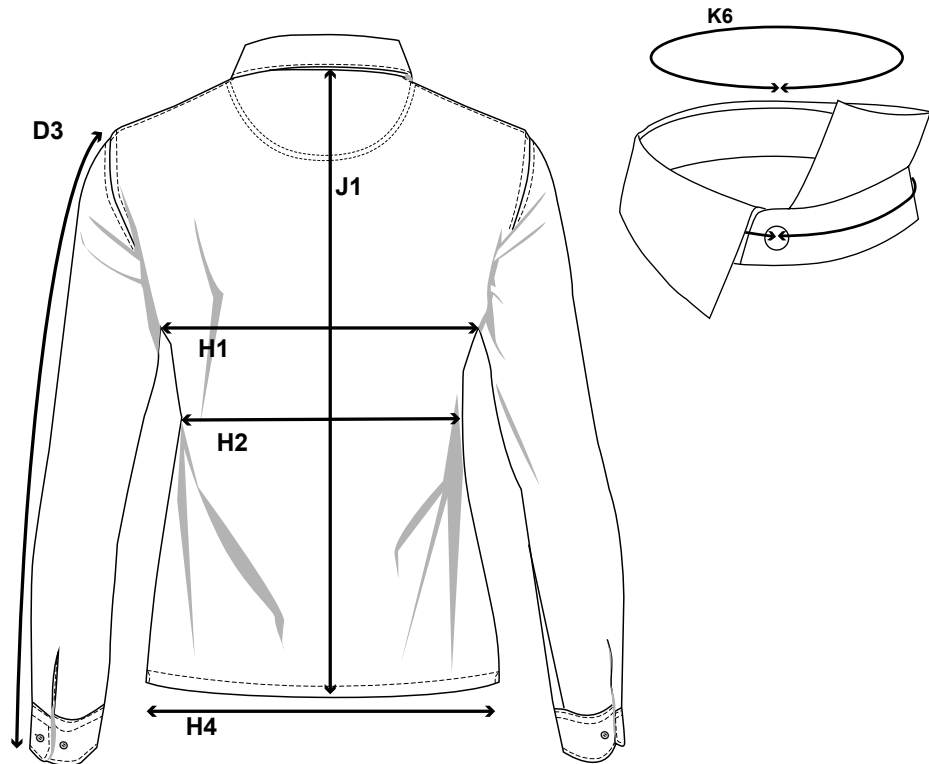

# KINGSTON - MEN

HOW TO MESURE THE SIZE AND FIT

		<b>S</b>	<b>M</b>	<b>L</b>	<b>XL</b>	<b>2XL</b>	<b>3XL</b>
SLEEVE LENGTH - FROM SHOULDER SEAM	<b>D3</b>	65	66	67	68	69	70
1/2 CHEST WIDTH AT ARMHOLE	<b>H1</b>	49	52	55	58	61	64
1/2 WAIST	<b>H2</b>	47	50	53	56	59	62
1/2 BOTTOM WIDTH	<b>H4</b>	49	52	55	58	61	64
FULL LENGTH AT CENTRE BACK	<b>J1</b>	68	70	72	74	76	78
NECKLINE CF TO CF	<b>K6</b>	38	40	42	44	46	48

# KINGSTON - WOMEN

HOW TO MESURE THE SIZE AND FIT

		<b>XS</b>	<b>S</b>	<b>M</b>	<b>L</b>	<b>XL</b>	<b>2XL</b>	<b>3XL</b>
SLEEVE LENGTH - FROM SHOULDER SEAM	<b>D3</b>	60	61	62	63	64	65	66
1/2 CHEST WIDTH AT ARMHOLE	<b>H1</b>	43	46	49	52	55	59	63
1/2 WAIST	<b>H2</b>	40	43	46	49	52	57	61
1/2 BOTTOM WIDTH	<b>H4</b>	43	46	49	52	55	59	63
FULL LENGTH AT CENTRE BACK	<b>J1</b>	62	64	66	68	70	72	74
NECKLINE CF TO CF	<b>K6</b>	36	37	38	39	40	41	42