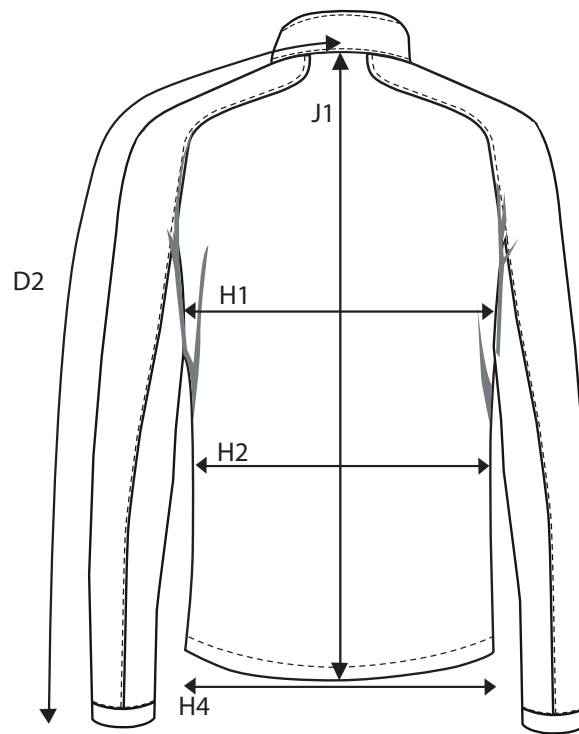

LIVINGSTON - MEN

HOW TO MESURE THE SIZE AND FIT

		S	M	L	XL	XXL	XXXL	4XL
CENTRE BACK TO END OF SLEEVE	D2	87	89,5	92	94,5	97	99,5	102
1/2 CHEST WIDTH AT ARMHOLE	H1	54	57	60	63	66	69	72
1/2 WAIST WIDTH	H2	51,5	54,5	57,5	60,5	63,5	66,5	69,5
1/2 BOTTOM WIDTH	H4	50	53	56	59	62	65	68
FULL LENGTH AT CENTRE BACK	J1	67	69	71	73	75	77	79

LIVINGSTON - WOMEN

HOW TO MESURE THE SIZE AND FIT

		XS	S	M	L	XL	XXL	3XL
CENTRE BACK TO END OF SLEEVE	D2	82,5	83,75	85	86,25	87,5	88,75	90
1/2 CHEST WIDTH AT ARMHOLE	H1	44	47	50	53	56	59	63
1/2 WAIST	H2	41	44	47	50	53	57	61
1/2 BOTTOM WIDTH	H4	47	50	53	56	59	62	66
FULL LENGTH AT CENTRE BACK	J1	60	62	64	66	68	70	72

THE NIMBUS SIZE GUIDE

HOW TO MEASURE

To ensure your complete satisfaction, we recommend that you check your measurements against our sizing chart to determine the right size for you. Make sure to measure directly on the body and then find your size in our size guide.

MEASUREMENTS IN CM

	XS	S	M	L	XL	2XL	3XL
CHEST	81 - 84	85 - 88	89 - 92	93 - 98	99 - 104	105 - 110	111 - 118
WAIST	64 - 67	68 - 71	72 - 75	76 - 81	82 - 87	88 - 95	96 - 103
HIP	90 - 93	94 - 97	98 - 101	102 - 107	108 - 113	114 - 119	120 - 127