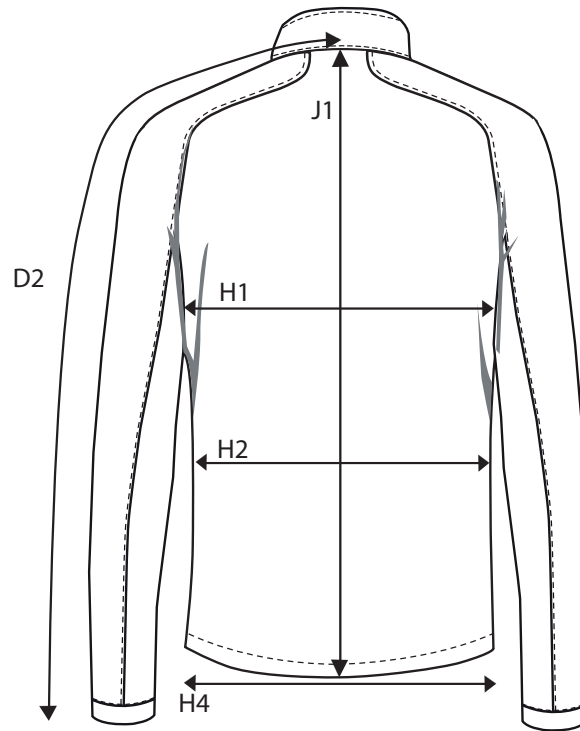

LIVINGSTON - MEN

HOW TO MESURE THE SIZE AND FIT

		S	M	L	XL	XXL	XXXL	4XL
CENTRE BACK TO END OF SLEEVE	D2	87	89,5	92	94,5	97	99,5	102
1/2 CHEST WIDTH AT ARMHOLE	H1	54	57	60	63	66	69	72
1/2 WAIST WIDTH	H2	51,5	54,5	57,5	60,5	63,5	66,5	69,5
1/2 BOTTOM WIDTH	H4	50	53	56	59	62	65	68
FULL LENGTH AT CENTRE BACK	J1	67	69	71	73	75	77	79

LIVINGSTON - WOMEN

HOW TO MESURE THE SIZE AND FIT

		XS	S	M	L	XL	XXL	3XL
CENTRE BACK TO END OF SLEEVE	D2	82,5	83,75	85	86,25	87,5	88,75	90
1/2 CHEST WIDTH AT ARMHOLE	H1	44	47	50	53	56	59	63
1/2 WAIST	H2	41	44	47	50	53	57	61
1/2 BOTTOM WIDTH	H4	47	50	53	56	59	62	66
FULL LENGTH AT CENTRE BACK	J1	60	62	64	66	68	70	72

THE NIMBUS SIZE GUIDE

HOW TO MEASURE

To ensure your complete satisfaction, we recommend that you check your measurements against our sizing chart to determine the right size for you. Make sure to measure directly on the body and then find your size in our size guide.

MEASUREMENTS IN CM

	XS	S	M	L	XL	2XL	3XL
CHEST	81 - 84	85 - 88	89 - 92	93 - 98	99 - 104	105 - 110	111 - 118
WAIST	64 - 67	68 - 71	72 - 75	76 - 81	82 - 87	88 - 95	96 - 103
HIP	90 - 93	94 - 97	98 - 101	102 - 107	108 - 113	114 - 119	120 - 127