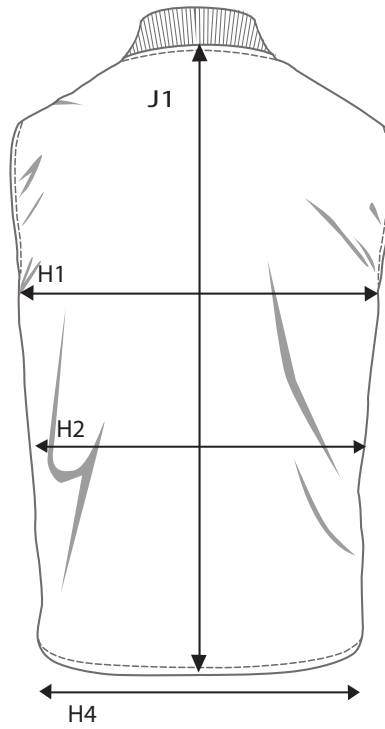

# MAINE - MEN

HOW TO MESURE THE SIZE AND FIT

		S	M	L	XL	XXL	XXXL
1/2 CHEST WIDTH AT ARMHOLE	<b>H1</b>	51	54	57	60	63	66
1/2 WAIST WIDTH	<b>H2</b>	49	52	55	58	61	64
1/2 BOTTOM WIDTH	<b>H4</b>	50	53	56	59	62	65
FULL LENGTH AT CENTRE BACK	<b>J1</b>	65,5	67,5	69,5	71,5	73,5	75,5

# MAINE - WOMEN

HOW TO MESURE THE SIZE AND FIT

		<b>XS</b>	<b>S</b>	<b>M</b>	<b>L</b>	<b>XL</b>	<b>XXL</b>
1/2 CHEST WIDTH AT ARMHOLE	<b>H1</b>	44,5	47,5	50,5	53,5	56,5	59,5
1/2 WAIST	<b>H2</b>	40,5	43,5	46,5	49,5	52,5	55,5
1/2 BOTTOM WIDTH	<b>H4</b>	45,5	48,5	51,5	54,5	57,5	60,5
FULL LENGTH AT CENTRE BACK	<b>J1</b>	58,5	60,5	62,5	64,5	66,5	68,5

## HOW TO MEASURE

To ensure your complete satisfaction, we recommend that you check your measurements against our sizing chart to determine the right size for you. Make sure to measure directly on the body and then find your size in our size guide.

## HOW TO MEASURE