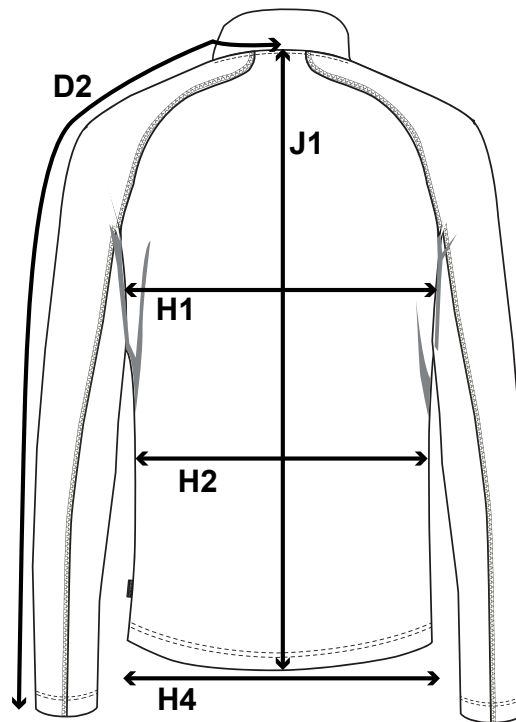

MONTANA - MEN

HOW TO MESURE THE SIZE AND FIT

		S	M	L	XL	2XL	3XL	4XL
CENTRE BACK TO END OF SLEEVE - RAGLAN	D2	85,5	88	90,5	93	95,5	98	100,5
1/2 CHEST WIDTH AT ARMHOLE	H1	51,5	54,5	57,5	60,5	63,5	66,5	69,5
1/2 WAIST	H2	48,5	51,5	54,5	57,5	60,5	63,5	66,5
1/2 BOTTOM WIDTH	H4	49,5	52,5	55,5	58,5	61,5	64,5	67,5
FULL LENGTH AT CENTRE BACK	J1	68	70	72	74	76	78	80

MONTANA - WOMEN

HOW TO MESURE THE SIZE AND FIT

		XS	S	M	L	XL	2XL	3XL
CENTRE BACK TO END OF SLEEVE	D2	79	80,5	82	83,5	85	86,5	86,5
1/2 CHEST WIDTH AT ARMHOLE	H1	47	50	53	56	59	62	66
1/2 WAIST	H2	43	46	49	52	55	59	63
1/2 BOTTOM WIDTH	H4	47	50	53	56	59	62	66
FULL LENGTH AT CENTRE BACK	J1	63	64	65	66	67	68	69

THE NIMBUS SIZE GUIDE

HOW TO MEASURE

To ensure your complete satisfaction, we recommend that you check your measurements against our sizing chart to determine the right size for you. Make sure to measure directly on the body and then find your size in our size guide.

MEASUREMENTS IN CM

	XS	S	M	L	XL	2XL	3XL
CHEST	81 - 84	85 - 88	89 - 92	93 - 98	99 - 104	105 - 110	111 - 118
WAIST	64 - 67	68 - 71	72 - 75	76 - 81	82 - 87	88 - 95	96 - 103
HIP	90 - 93	94 - 97	98 - 101	102 - 107	108 - 113	114 - 119	120 - 127