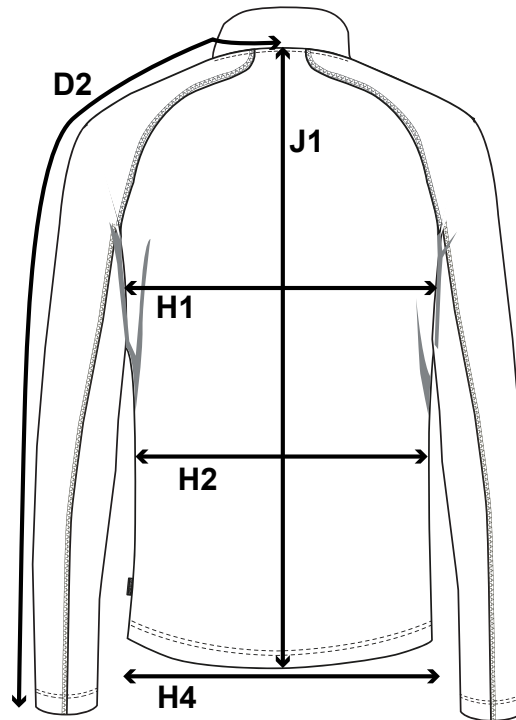

MONTANA - MEN

HOW TO MESURE THE SIZE AND FIT

		S	M	L	XL	2XL	3XL	4XL
CENTRE BACK TO END OF SLEEVE - RAGLAN	D2	85,5	88	90,5	93	95,5	98	100,5
1/2 CHEST WIDTH AT ARMHOLE	H1	51,5	54,5	57,5	60,5	63,5	66,5	69,5
1/2 WAIST	H2	48,5	51,5	54,5	57,5	60,5	63,5	66,5
1/2 BOTTOM WIDTH	H4	49,5	52,5	55,5	58,5	61,5	64,5	67,5
FULL LENGTH AT CENTRE BACK	J1	68	70	72	74	76	78	80

MONTANA - WOMEN

HOW TO MESURE THE SIZE AND FIT

		XS	S	M	L	XL	2XL	3XL
CENTRE BACK TO END OF SLEEVE	D2	79	80,5	82	83,5	85	86,5	86,5
1/2 CHEST WIDTH AT ARMHOLE	H1	47	50	53	56	59	62	66
1/2 WAIST	H2	43	46	49	52	55	59	63
1/2 BOTTOM WIDTH	H4	47	50	53	56	59	62	66
FULL LENGTH AT CENTRE BACK	J1	63	64	65	66	67	68	69

THE NIMBUS SIZE GUIDE

HOW TO MEASURE

To ensure your complete satisfaction, we recommend that you check your measurements against our sizing chart to determine the right size for you. Make sure to measure directly on the body and then find your size in our size guide.

MEASUREMENTS IN CM

	XS	S	M	L	XL	2XL	3XL
CHEST	81 - 84	85 - 88	89 - 92	93 - 98	99 - 104	105 - 110	111 - 118
WAIST	64 - 67	68 - 71	72 - 75	76 - 81	82 - 87	88 - 95	96 - 103
HIP	90 - 93	94 - 97	98 - 101	102 - 107	108 - 113	114 - 119	120 - 127