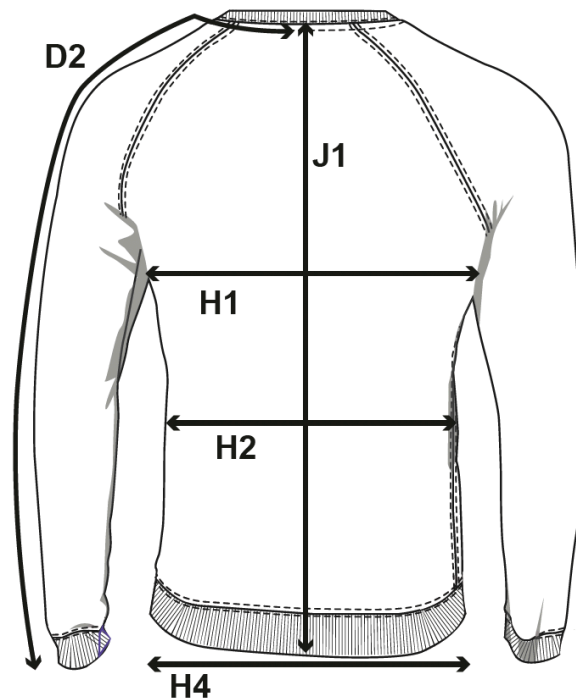

NEWPORT - MEN

HOW TO MESURE THE SIZE AND FIT

		S	M	L	XL	2XL	3XL	4XL
CENTRE BACK TO END OF SLEEVE - RAGLAN-	D2	85,5	88	90,5	93	95,5	98	100,5
CHEST WIDTH AT ARMHOLE	H1	52	55	58	61	64	67	70
WAIST	H2	47,5	50,5	53,5	56,5	59,5	62,5	65,5
BOTTOM WIDTH - RIB BOTTOM EDGE	H4	44,5	47,5	50,5	53,5	56,5	59,5	62,5
FULL LENGTH AT CENTRE BACK	J1	66	68	70	72	74	76	78

NEWPORT - WOMEN

HOW TO MESURE THE SIZE AND FIT

		XS	S	M	L	XL	2XL	3XL
CENTRE BACK TO END OF SLEEVE - RAGLAN -	D2	78,5	80,25	82	83,75	85,5	87,25	89
CHEST WIDTH AT ARMHOLE	H1	44	47	50	53	56	59	63
WAIST	H2	41	44	47	50	53	57	61
BOTTOM WIDTH - RIB BOTTOM EDGE	H4	40	43	46	49	52	55	59
FULL LENGTH AT CENTRE BACK	J1	58	60	62	64	66	68	70

THE NIMBUS SIZE GUIDE

HOW TO MEASURE

To ensure your complete satisfaction, we recommend that you check your measurements against our sizing chart to determine the right size for you. Make sure to measure directly on the body and then find your size in our size guide.