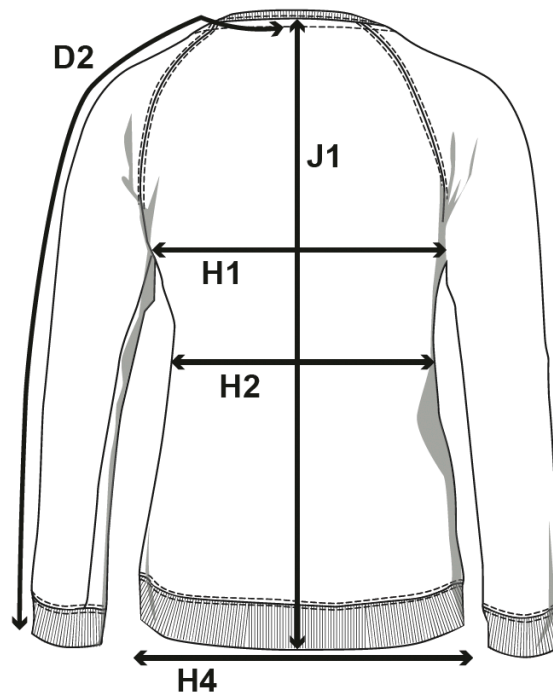

NEWPORT - MEN

HOW TO MESURE THE SIZE AND FIT

		S	M	L	XL	2XL	3XL	4XL
CENTRE BACK TO END OF SLEEVE - RAGLAN-	D2	85,5	88	90,5	93	95,5	98	100,5
CHEST WIDTH AT ARMHOLE	H1	52	55	58	61	64	67	70
WAIST	H2	47,5	50,5	53,5	56,5	59,5	62,5	65,5
BOTTOM WIDTH - RIB BOTTOM EDGE	H4	44,5	47,5	50,5	53,5	56,5	59,5	62,5
FULL LENGTH AT CENTRE BACK	J1	66	68	70	72	74	76	78

NEWPORT - WOMEN

HOW TO MESURE THE SIZE AND FIT

		XS	S	M	L	XL	2XL	3XL
CENTRE BACK TO END OF SLEEVE - RAGLAN -	D2	78,5	80,25	82	83,75	85,5	87,25	89
CHEST WIDTH AT ARMHOLE	H1	44	47	50	53	56	59	63
WAIST	H2	41	44	47	50	53	57	61
BOTTOM WIDTH - RIB BOTTOM EDGE	H4	40	43	46	49	52	55	59
FULL LENGTH AT CENTRE BACK	J1	58	60	62	64	66	68	70

THE NIMBUS SIZE GUIDE

HOW TO MEASURE

To ensure your complete satisfaction, we recommend that you check your measurements against our sizing chart to determine the right size for you. Make sure to measure directly on the body and then find your size in our size guide.