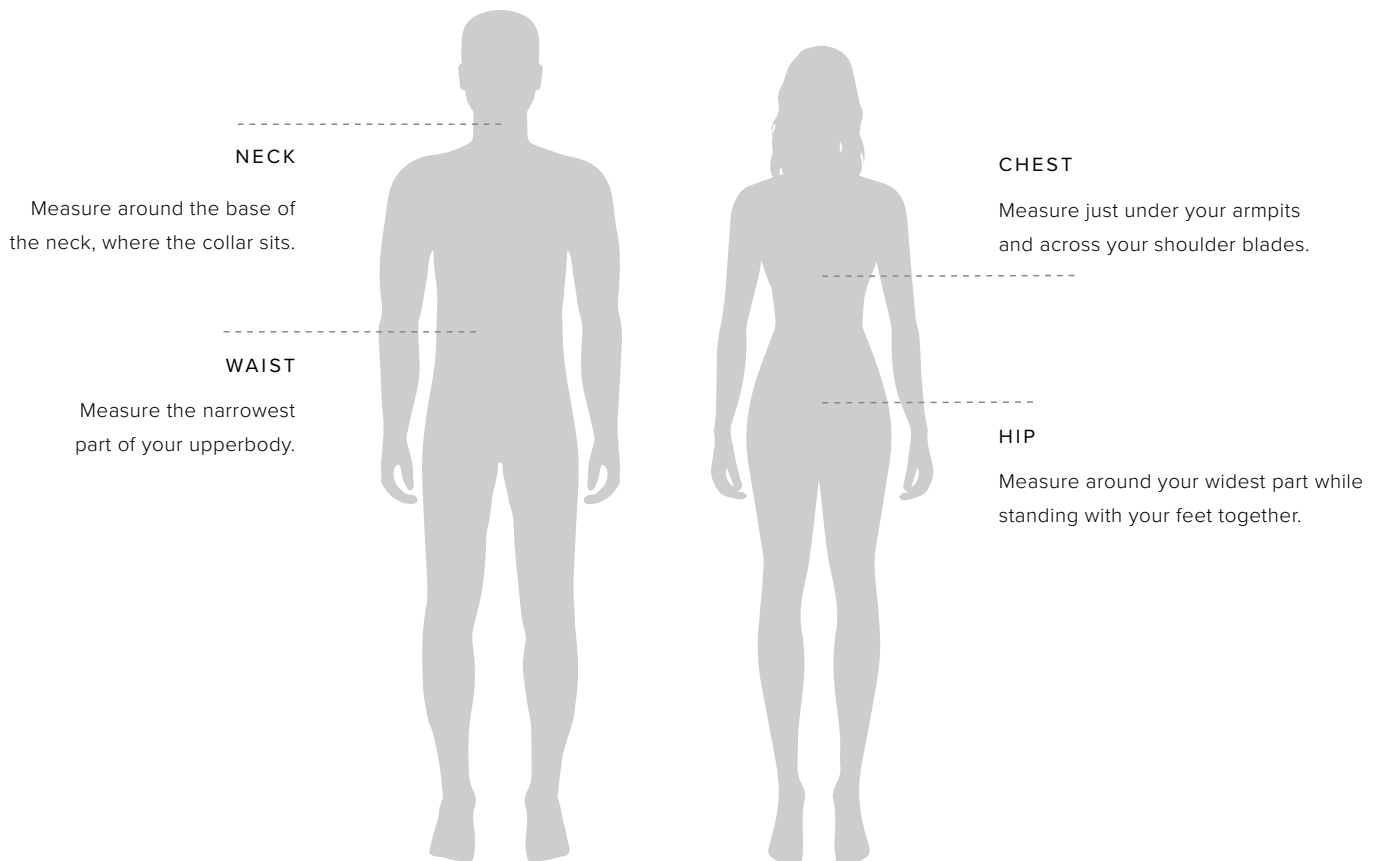

THE NIMBUS SIZE GUIDE

HOW TO MEASURE

To ensure your complete satisfaction, we recommend that you check your measurements against our sizing chart to determine the right size for you. Make sure to measure directly on the body and then find your size in our size guide.

All measurements are in centimeters.

Feel free to contact our Customer Service at customerservice@nimbusnordic.com if you have additional questions about our sizes.