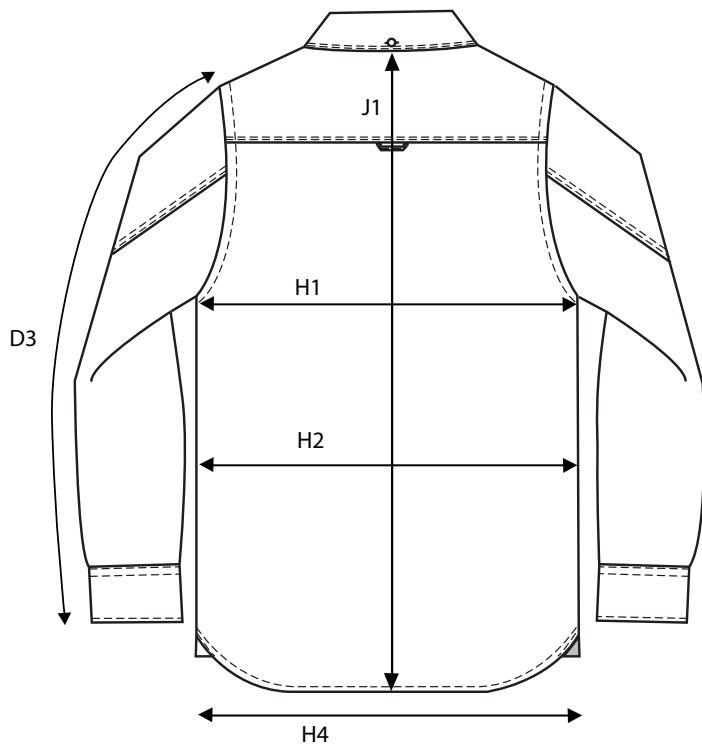

# PORTLAND MODERN FIT - MEN

HOW TO MESURE THE SIZE AND FIT

		S	M	L	XL	XXL	XXXL	4-XL
COLLAR NECK LINE CF TO CF	<b>K6</b>	38,5	40,5	42,5	44,5	46,5	48,5	50,5
SLEEVE LENGTH FROM SHOULDER SEAM	<b>D3</b>	65	65	66	66	67	67	68
1/2 CHEST WIDTH AT ARMHOLE	<b>H1</b>	55	58	61	66	69	73	77
1/2 WAIST	<b>H2</b>	51	53	56	61	65	69	74
1/2 BOTTOM WIDTH	<b>H4</b>	54	56	59	64	68	72	76
FULL LENGTH AT CENTRE BACK	<b>J1</b>	80	80	82	84	86	88	90

# PORTLAND SLIM FIT - MEN

HOW TO MESURE THE SIZE AND FIT

		S	M	L	XL	XXL
COLLAR NECK LINE CF TO CF	<b>K6</b>	38,5	40,5	42,5	44,5	46,5
SLEEVE LENGTH FROM SHOULDER SEAM	<b>D3</b>	65	65	66	66	67
1/2 CHEST WIDTH AT ARMHOLE	<b>H1</b>	52	55	58	62	66
1/2 WAIST	<b>H2</b>	46	49	52	56	60
1/2 BOTTOM WIDTH	<b>H4</b>	50	53	56	60	64
FULL LENGTH AT CENTRE BACK	<b>J1</b>	80	80	82	84	86

# PORTLAND - WOMEN

HOW TO MESURE THE SIZE AND FIT

		<b>XS</b>	<b>S</b>	<b>M</b>	<b>L</b>	<b>XL</b>	<b>XXL</b>	<b>3XL</b>
COLLAR - NECK LINE FROM CF TO CF	<b>K6</b>	36	37,5	39	40,5	42	44	46
SLEEVE LENGTH FROM SHOULDER SEAM	<b>D3</b>	59	60	61	62	63	64	65
1/2 CHEST WIDTH AT ARMHOLE	<b>H1</b>	45	48	51	54	57	61	65
1/2 WAIST	<b>H2</b>	39	42	45	48	52	56	61
1/2 BOTTOM WIDTH	<b>H4</b>	47	50	53	56	59	63	67
FULL LENGTH AT CENTRE BACK	<b>J1</b>	64	66	69	71	73	76	78