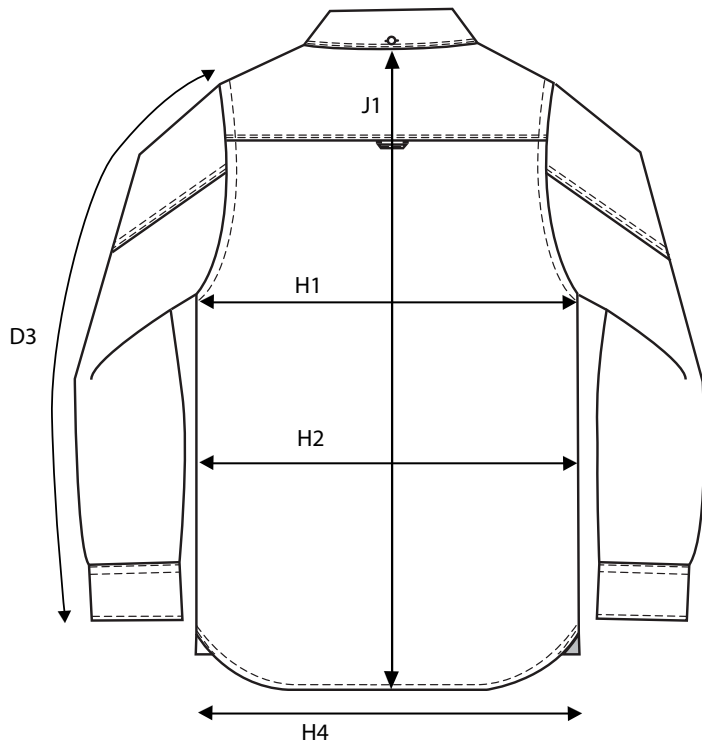

# PORTLAND MODERN FIT - MEN

HOW TO MESURE THE SIZE AND FIT

		S	M	L	XL	XXL	XXXL	4-XL
COLLAR NECK LINE CF TO CF	<b>K6</b>	38,5	40,5	42,5	44,5	46,5	48,5	50,5
SLEEVE LENGTH FROM SHOULDER SEAM	<b>D3</b>	65	65	66	66	67	67	68
1/2 CHEST WIDTH AT ARMHOLE	<b>H1</b>	55	58	61	66	69	73	77
1/2 WAIST	<b>H2</b>	51	53	56	61	65	69	74
1/2 BOTTOM WIDTH	<b>H4</b>	54	56	59	64	68	72	76
FULL LENGTH AT CENTRE BACK	<b>J1</b>	80	80	82	84	86	88	90

# PORTLAND SLIM FIT - MEN

HOW TO MESURE THE SIZE AND FIT

		S	M	L	XL	XXL
COLLAR NECK LINE CF TO CF	<b>K6</b>	38,5	40,5	42,5	44,5	46,5
SLEEVE LENGTH FROM SHOULDER SEAM	<b>D3</b>	65	65	66	66	67
1/2 CHEST WIDTH AT ARMHOLE	<b>H1</b>	52	55	58	62	66
1/2 WAIST	<b>H2</b>	46	49	52	56	60
1/2 BOTTOM WIDTH	<b>H4</b>	50	53	56	60	64
FULL LENGTH AT CENTRE BACK	<b>J1</b>	80	80	82	84	86

# PORTLAND - WOMEN

HOW TO MESURE THE SIZE AND FIT

		<b>XS</b>	<b>S</b>	<b>M</b>	<b>L</b>	<b>XL</b>	<b>XXL</b>	<b>3XL</b>
COLLAR - NECK LINE FROM CF TO CF	<b>K6</b>	36	37,5	39	40,5	42	44	46
SLEEVE LENGTH FROM SHOULDER SEAM	<b>D3</b>	59	60	61	62	63	64	65
1/2 CHEST WIDTH AT ARMHOLE	<b>H1</b>	45	48	51	54	57	61	65
1/2 WAIST	<b>H2</b>	39	42	45	48	52	56	61
1/2 BOTTOM WIDTH	<b>H4</b>	47	50	53	56	59	63	67
FULL LENGTH AT CENTRE BACK	<b>J1</b>	64	66	69	71	73	76	78