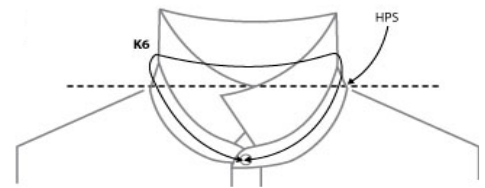

# PORTLAND MODERN FIT - MEN

HOW TO MESURE THE SIZE AND FIT

		S	M	L	XL	XXL	XXXL	4-XL
COLLAR NECK LINE CF TO CF	<b>K6</b>	38,5	40,5	42,5	44,5	46,5	48,5	50,5
SLEEVE LENGTH FROM SHOULDER SEAM	<b>D3</b>	65	65	66	66	67	67	68
1/2 CHEST WIDTH AT ARMHOLE	<b>H1</b>	55	58	61	66	69	73	77
1/2 WAIST	<b>H2</b>	51	53	56	61	65	69	74
1/2 BOTTOM WIDTH	<b>H4</b>	54	56	59	64	68	72	76
FULL LENGTH AT CENTRE BACK	<b>J1</b>	80	80	82	84	86	88	90

# PORTLAND SLIM FIT - MEN

HOW TO MESURE THE SIZE AND FIT

		S	M	L	XL	XXL
COLLAR NECK LINE CF TO CF	<b>K6</b>	38,5	40,5	42,5	44,5	46,5
SLEEVE LENGTH FROM SHOULDER SEAM	<b>D3</b>	65	65	66	66	67
1/2 CHEST WIDTH AT ARMHOLE	<b>H1</b>	52	55	58	62	66
1/2 WAIST	<b>H2</b>	46	49	52	56	60
1/2 BOTTOM WIDTH	<b>H4</b>	50	53	56	60	64
FULL LENGTH AT CENTRE BACK	<b>J1</b>	80	80	82	84	86

# PORTLAND - WOMEN

HOW TO MESURE THE SIZE AND FIT

		<b>XS</b>	<b>S</b>	<b>M</b>	<b>L</b>	<b>XL</b>	<b>XXL</b>	<b>3XL</b>
COLLAR - NECK LINE FROM CF TO CF	<b>K6</b>	36	37,5	39	40,5	42	44	46
SLEEVE LENGTH FROM SHOULDER SEAM	<b>D3</b>	59	60	61	62	63	64	65
1/2 CHEST WIDTH AT ARMHOLE	<b>H1</b>	45	48	51	54	57	61	65
1/2 WAIST	<b>H2</b>	39	42	45	48	52	56	61
1/2 BOTTOM WIDTH	<b>H4</b>	47	50	53	56	59	63	67
FULL LENGTH AT CENTRE BACK	<b>J1</b>	64	66	69	71	73	76	78