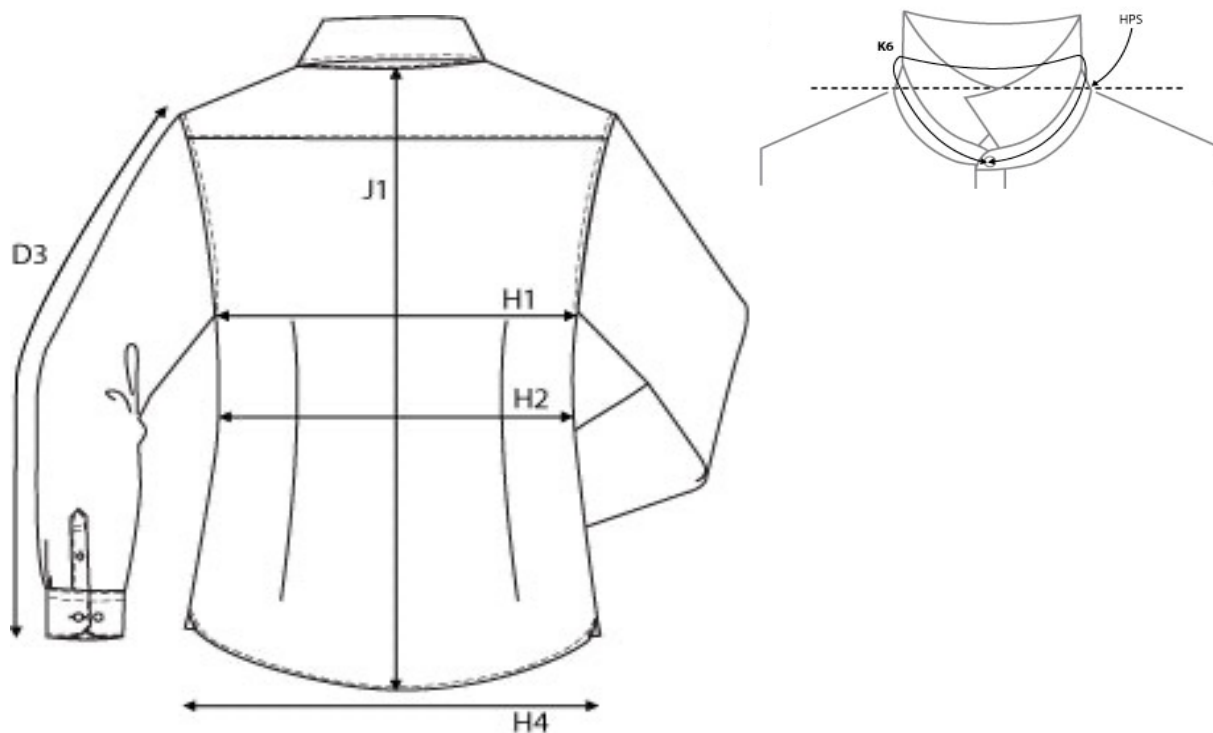

# PORTLAND MODERN FIT - MEN

HOW TO MESURE THE SIZE AND FIT

		S	M	L	XL	XXL	XXXL	4-XL
COLLAR NECK LINE CF TO CF	<b>K6</b>	38,5	40,5	42,5	44,5	46,5	48,5	50,5
SLEEVE LENGTH FROM SHOULDER SEAM	<b>D3</b>	65	65	66	66	67	67	68
1/2 CHEST WIDTH AT ARMHOLE	<b>H1</b>	55	58	61	66	69	73	77
1/2 WAIST	<b>H2</b>	51	53	56	61	65	69	74
1/2 BOTTOM WIDTH	<b>H4</b>	54	56	59	64	68	72	76
FULL LENGTH AT CENTRE BACK	<b>J1</b>	80	80	82	84	86	88	90

# PORTLAND SLIM FIT - MEN

HOW TO MESURE THE SIZE AND FIT

		S	M	L	XL	XXL
COLLAR NECK LINE CF TO CF	<b>K6</b>	38,5	40,5	42,5	44,5	46,5
SLEEVE LENGTH FROM SHOULDER SEAM	<b>D3</b>	65	65	66	66	67
1/2 CHEST WIDTH AT ARMHOLE	<b>H1</b>	52	55	58	62	66
1/2 WAIST	<b>H2</b>	46	49	52	56	60
1/2 BOTTOM WIDTH	<b>H4</b>	50	53	56	60	64
FULL LENGTH AT CENTRE BACK	<b>J1</b>	80	80	82	84	86

# PORTLAND - WOMEN

HOW TO MESURE THE SIZE AND FIT

		<b>XS</b>	<b>S</b>	<b>M</b>	<b>L</b>	<b>XL</b>	<b>XXL</b>	<b>3XL</b>
COLLAR - NECK LINE FROM CF TO CF	<b>K6</b>	36	37,5	39	40,5	42	44	46
SLEEVE LENGTH FROM SHOULDER SEAM	<b>D3</b>	59	60	61	62	63	64	65
1/2 CHEST WIDTH AT ARMHOLE	<b>H1</b>	45	48	51	54	57	61	65
1/2 WAIST	<b>H2</b>	39	42	45	48	52	56	61
1/2 BOTTOM WIDTH	<b>H4</b>	47	50	53	56	59	63	67
FULL LENGTH AT CENTRE BACK	<b>J1</b>	64	66	69	71	73	76	78