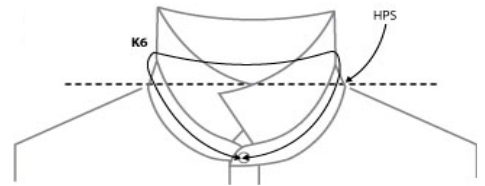

# PORTLAND MODERN FIT - MEN

HOW TO MESURE THE SIZE AND FIT

		S	M	L	XL	XXL	XXXL	4-XL
COLLAR NECK LINE CF TO CF	<b>K6</b>	38,5	40,5	42,5	44,5	46,5	48,5	50,5
SLEEVE LENGTH FROM SHOULDER SEAM	<b>D3</b>	65	65	66	66	67	67	68
1/2 CHEST WIDTH AT ARMHOLE	<b>H1</b>	55	58	61	66	69	73	77
1/2 WAIST	<b>H2</b>	51	53	56	61	65	69	74
1/2 BOTTOM WIDTH	<b>H4</b>	54	56	59	64	68	72	76
FULL LENGTH AT CENTRE BACK	<b>J1</b>	80	80	82	84	86	88	90

# PORTLAND SLIM FIT - MEN

HOW TO MESURE THE SIZE AND FIT

		S	M	L	XL	XXL
COLLAR NECK LINE CF TO CF	<b>K6</b>	38,5	40,5	42,5	44,5	46,5
SLEEVE LENGTH FROM SHOULDER SEAM	<b>D3</b>	65	65	66	66	67
1/2 CHEST WIDTH AT ARMHOLE	<b>H1</b>	52	55	58	62	66
1/2 WAIST	<b>H2</b>	46	49	52	56	60
1/2 BOTTOM WIDTH	<b>H4</b>	50	53	56	60	64
FULL LENGTH AT CENTRE BACK	<b>J1</b>	80	80	82	84	86

# PORTLAND - WOMEN

HOW TO MESURE THE SIZE AND FIT

		<b>XS</b>	<b>S</b>	<b>M</b>	<b>L</b>	<b>XL</b>	<b>XXL</b>	<b>3XL</b>
COLLAR - NECK LINE FROM CF TO CF	<b>K6</b>	36	37,5	39	40,5	42	44	46
SLEEVE LENGTH FROM SHOULDER SEAM	<b>D3</b>	59	60	61	62	63	64	65
1/2 CHEST WIDTH AT ARMHOLE	<b>H1</b>	45	48	51	54	57	61	65
1/2 WAIST	<b>H2</b>	39	42	45	48	52	56	61
1/2 BOTTOM WIDTH	<b>H4</b>	47	50	53	56	59	63	67
FULL LENGTH AT CENTRE BACK	<b>J1</b>	64	66	69	71	73	76	78