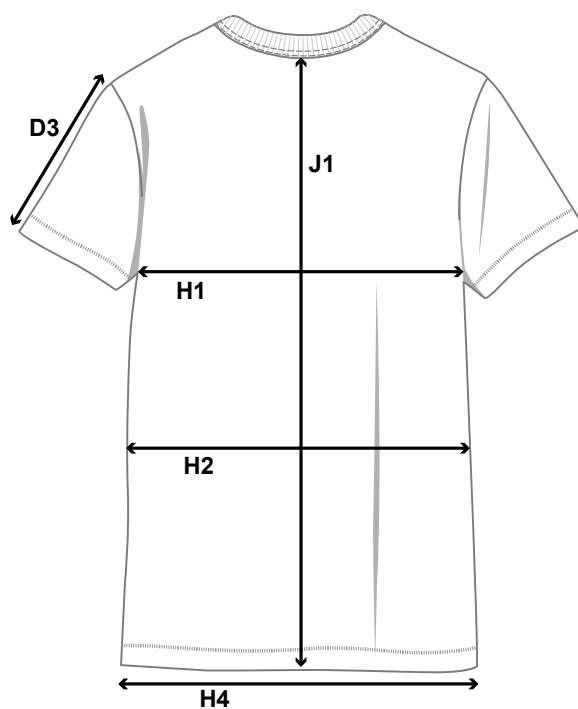

SANTA MONICA - MEN

HOW TO MESURE THE SIZE AND FIT

		S	M	L	XL	2XL	3XL	4XL
SLEEVE LENGTH - FROM SHOULDER SEAM	D3	21	21,5	22	22,5	23	23,5	23,5
1/2 CHEST WIDTH AT ARMHOLE	H1	50,5	53,5	56,5	59,5	62,5	65,5	69,5
1/2 WAIST	H2	48,5	51,5	54,5	57,5	60,5	64,5	68,5
1/2 BOTTOM WIDTH	H4	48	51	54	57	60	64	68
FULL LENGTH AT CENTRE BACK	J1	66,5	68,5	70,5	72,5	74,5	76,5	76,5

SANTA MONICA - WOMEN

HOW TO MESURE THE SIZE AND FIT

		XS	S	M	L	XL	2XL	3XL
SLEEVE LENGTH - FROM SHOULDER SEAM	D3	17	17,5	18	18,5	19	19,5	19,5
1/2 CHEST WIDTH AT ARMHOLE	H1	43	45	47	50	53	56	60
1/2 WAIST	H2	42	44	46	49	52	56	60
1/2 BOTTOM WIDTH	H4	43	45	47	50	53	56	60
FULL LENGTH AT CENTRE BACK	J1	57	59	61	63	65	67	67

THE NIMBUS SIZE GUIDE

HOW TO MEASURE

To ensure your complete satisfaction, we recommend that you check your measurements against our sizing chart to determine the right size for you. Make sure to measure directly on the body and then find your size in our size guide.

MEASUREMENTS IN CM

	XS	S	M	L	XL	2XL	3XL
CHEST	81 - 84	85 - 88	89 - 92	93 - 98	99 - 104	105 - 110	111 - 118
WAIST	64 - 67	68 - 71	72 - 75	76 - 81	82 - 87	88 - 95	96 - 103
HIP	90 - 93	94 - 97	98 - 101	102 - 107	108 - 113	114 - 119	120 - 127