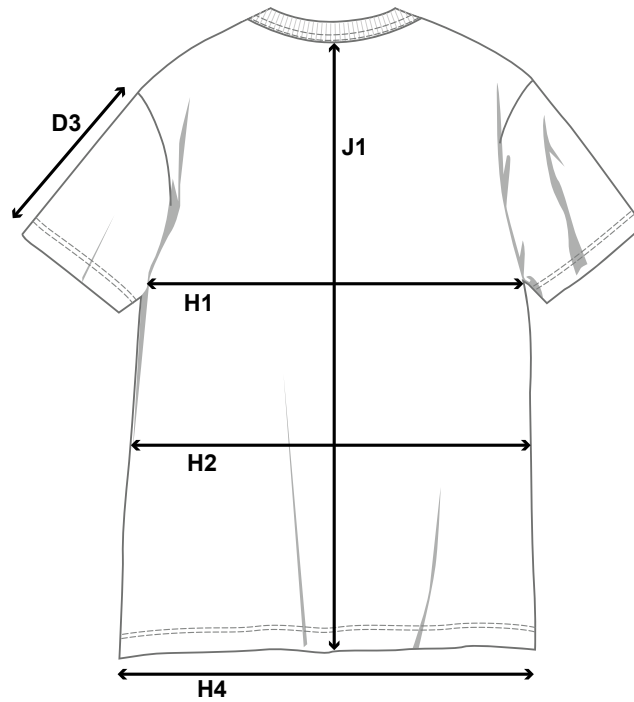

SANTA MONICA - MEN

HOW TO MESURE THE SIZE AND FIT

		S	M	L	XL	2XL	3XL	4XL
SLEEVE LENGTH - FROM SHOULDER SEAM	D3	21	21,5	22	22,5	23	23,5	23,5
1/2 CHEST WIDTH AT ARMHOLE	H1	50,5	53,5	56,5	59,5	62,5	65,5	69,5
1/2 WAIST	H2	48,5	51,5	54,5	57,5	60,5	64,5	68,5
1/2 BOTTOM WIDTH	H4	48	51	54	57	60	64	68
FULL LENGTH AT CENTRE BACK	J1	66,5	68,5	70,5	72,5	74,5	76,5	76,5

SANTA MONICA - WOMEN

HOW TO MESURE THE SIZE AND FIT

		XS	S	M	L	XL	2XL	3XL
SLEEVE LENGTH - FROM SHOULDER SEAM	D3	17	17,5	18	18,5	19	19,5	19,5
1/2 CHEST WIDTH AT ARMHOLE	H1	43	45	47	50	53	56	60
1/2 WAIST	H2	42	44	46	49	52	56	60
1/2 BOTTOM WIDTH	H4	43	45	47	50	53	56	60
FULL LENGTH AT CENTRE BACK	J1	57	59	61	63	65	67	67

THE NIMBUS SIZE GUIDE

HOW TO MEASURE

To ensure your complete satisfaction, we recommend that you check your measurements against our sizing chart to determine the right size for you. Make sure to measure directly on the body and then find your size in our size guide.

MEASUREMENTS IN CM

	XS	S	M	L	XL	2XL	3XL
CHEST	81 - 84	85 - 88	89 - 92	93 - 98	99 - 104	105 - 110	111 - 118
WAIST	64 - 67	68 - 71	72 - 75	76 - 81	82 - 87	88 - 95	96 - 103
HIP	90 - 93	94 - 97	98 - 101	102 - 107	108 - 113	114 - 119	120 - 127