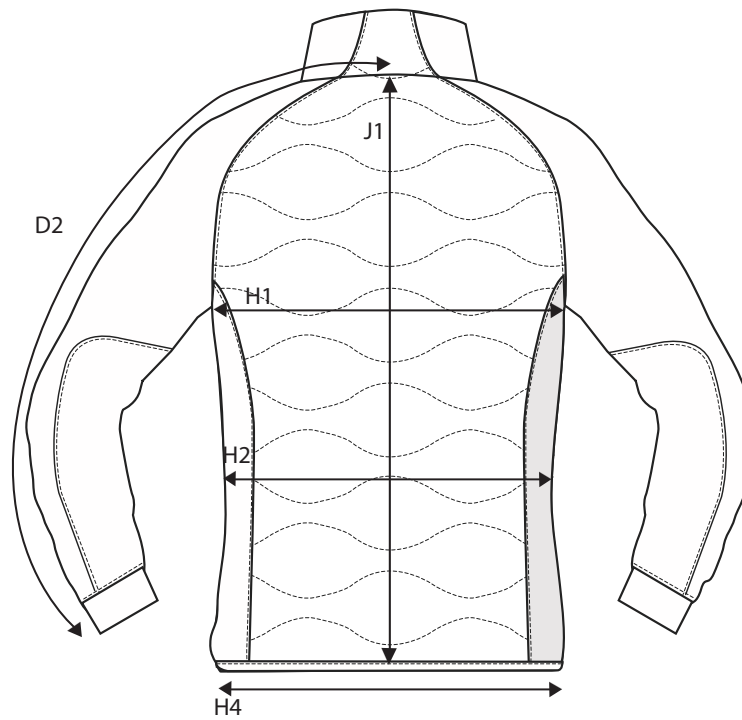

STILLWATER - MEN

HOW TO MESURE THE SIZE AND FIT

		S	M	L	XL	XXL	XXXL	4XL
CENTRE BACK TO END OF SLEEVE	D2	87	89	91	93	95	97	99
1/2 CHEST WIDTH AT ARMHOLE	H1	53	56	59	62	65	68	71
1/2 WAIST WIDTH	H2	47	50	53	56	59	62	65
1/2 BOTTOM WIDTH- RELAXED ELASTIC TAPING	H4	46	49	52	55	58	61	64
FULL LENGTH AT CENTRE BACK	J1	63,5	65,5	67,5	69,5	71,5	73,5	75,5

STILLWATER - WOMEN

HOW TO MESURE THE SIZE AND FIT

		XS	S	M	L	XL	XXL	3XL
CENTRE BACK TO END OF SLEEVE	D2	80,5	81,75	83	84,25	85,5	86,75	88
1/2 CHEST WIDTH AT ARMHOLE	H1	46	49	52	55	58	61	65
1/2 WAIST	H2	39	42	45	48	51	55	59
1/2 BOTTOM WIDTH- RELAXED ELASTIC TAPING	H4	43	46	49	52	55	58	62
FULL LENGTH AT CENTRE BACK	J1	61	63	65	67	69	71	73

THE NIMBUS SIZE GUIDE

HOW TO MEASURE

To ensure your complete satisfaction, we recommend that you check your measurements against our sizing chart to determine the right size for you. Make sure to measure directly on the body and then find your size in our size guide.