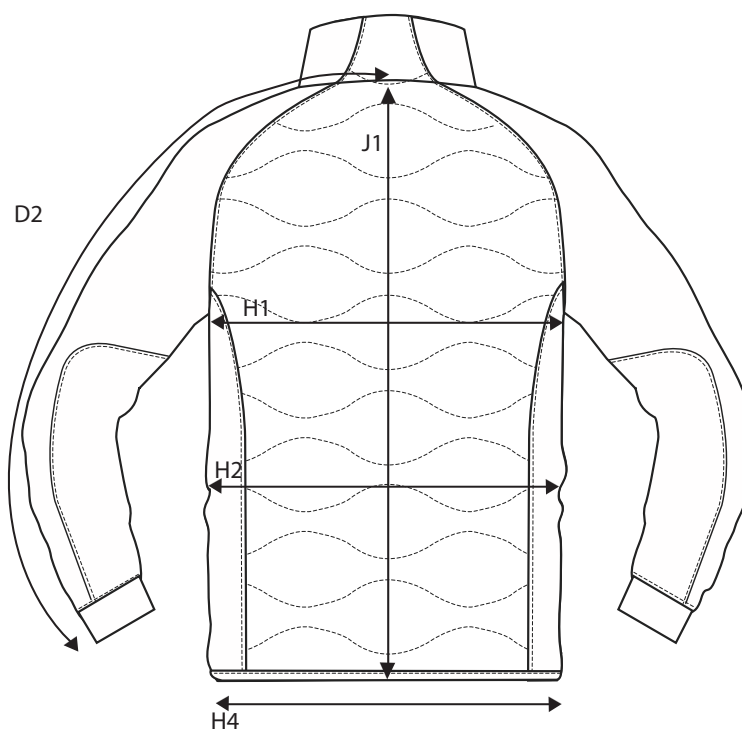

STILLWATER - MEN

HOW TO MESURE THE SIZE AND FIT

		S	M	L	XL	XXL	XXXL	4XL
CENTRE BACK TO END OF SLEEVE	D2	87	89	91	93	95	97	99
1/2 CHEST WIDTH AT ARMHOLE	H1	53	56	59	62	65	68	71
1/2 WAIST WIDTH	H2	47	50	53	56	59	62	65
1/2 BOTTOM WIDTH- RELAXED ELASTIC TAPING	H4	46	49	52	55	58	61	64
FULL LENGTH AT CENTRE BACK	J1	63,5	65,5	67,5	69,5	71,5	73,5	75,5

STILLWATER - WOMEN

HOW TO MESURE THE SIZE AND FIT

		XS	S	M	L	XL	XXL	3XL
CENTRE BACK TO END OF SLEEVE	D2	80,5	81,75	83	84,25	85,5	86,75	88
1/2 CHEST WIDTH AT ARMHOLE	H1	46	49	52	55	58	61	65
1/2 WAIST	H2	39	42	45	48	51	55	59
1/2 BOTTOM WIDTH- RELAXED ELASTIC TAPING	H4	43	46	49	52	55	58	62
FULL LENGTH AT CENTRE BACK	J1	61	63	65	67	69	71	73