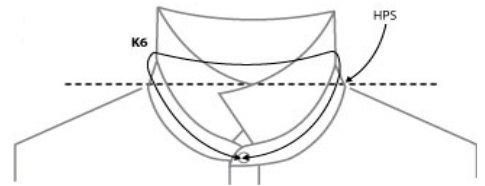

TORRANCE MODERN FIT - MEN

HOW TO MESURE THE SIZE AND FIT

		S	M	L	XL	XXL	3XL
COLLAR NECK LINE CF TO CF	K6	40,5	42	43,5	45	46,5	48
SLEEVE LENGTH FROM SHOULDER SEAM	D3	66,5	68	69,5	71,5	73,5	75,5
SHOULDER TO SHOULDER	D1	46	47	48	49,5	51	52,5
1/2 CHEST WIDTH AT ARMHOLE	H1	54	56	58	61	64	67
1/2 WAIST	H2	52	54	56	59	62	65
1/2 BOTTOM WIDTH	H4	53	55	57	60	63	66
FULL LENGTH AT CENTRE BACK	J1	74	76	78	80	82	84

TORRANCE SLIM FIT - MEN

HOW TO MESURE THE SIZE AND FIT

		S	M	L	XL	XXL
COLLAR NECK LINE CF TO CF	K6	40,5	42	43,5	45	46,5
SLEEVE LENGTH FROM SHOULDER SEAM	D3	66	67,5	69	71	73
SHOULDER TO SHOULDER	D1	45	46	47	48,5	50
1/2 CHEST WIDTH AT ARMHOLE	H1	52	54	56	59	62
1/2 WAIST	H2	49,5	51,5	53,5	56,5	59,5
1/2 BOTTOM WIDTH	H4	52	54	56	59	62
FULL LENGTH AT CENTRE BACK	J1	75	77	79	81	83

TORRANCE - WOMEN

HOW TO MESURE THE SIZE AND FIT

		XS	S	M	L	XL	XXL	3XL
COLLAR NECK LINE CF TO CF	K6	34	36	38	40	42	44	46
SHOULDER TO SHOULDER	D1	40	41	42	43	44	45,5	47
1/2 CHEST WIDTH AT ARMHOLE	H1	46	47	50	53	56	60	64
1/2 WAIST	H2	38	42	44	47	50	54	58
1/2 BOTTOM WIDTH	H4	45	48	51	54	57	61	65
FULL LENGTH AT CENTRE BACK	J1	63	65	68	70	72	75	77