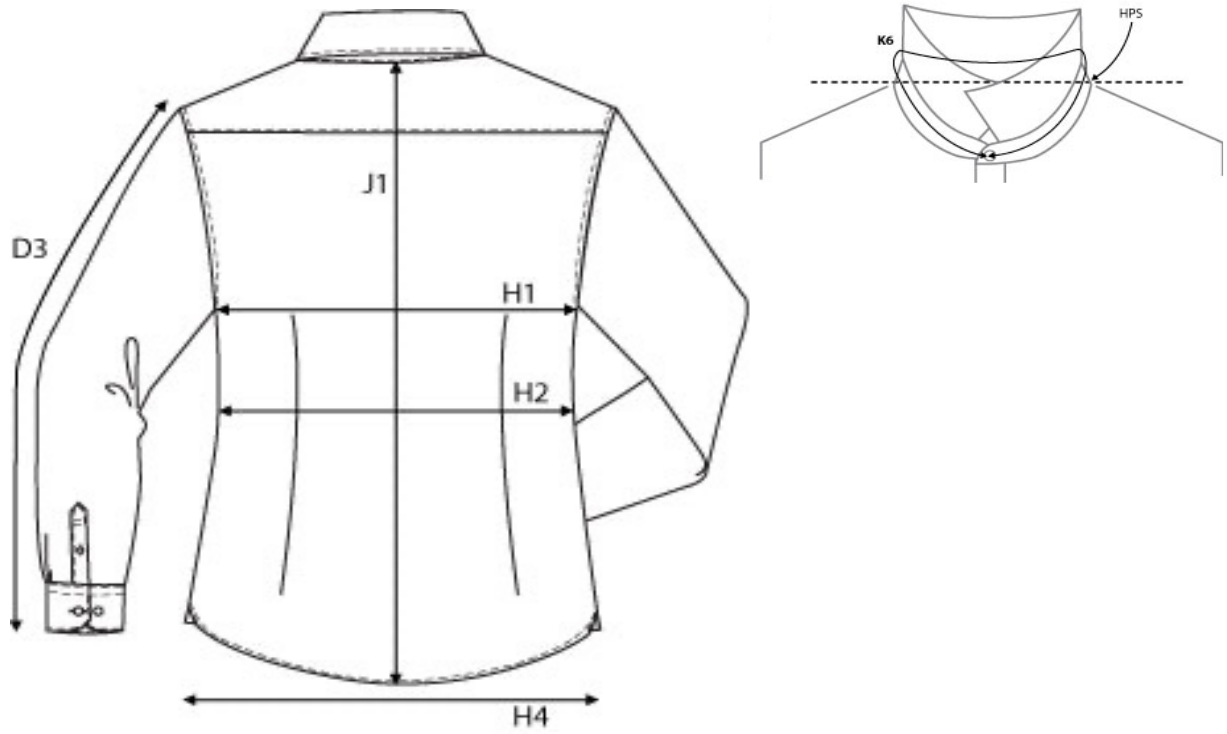

TORRANCE MODERN FIT - MEN

HOW TO MESURE THE SIZE AND FIT

		S	M	L	XL	XXL	3XL
COLLAR NECK LINE CF TO CF	K6	40,5	42	43,5	45	46,5	48
SLEEVE LENGTH FROM SHOULDER SEAM	D3	66,5	68	69,5	71,5	73,5	75,5
SHOULDER TO SHOULDER	D1	46	47	48	49,5	51	52,5
1/2 CHEST WIDTH AT ARMHOLE	H1	54	56	58	61	64	67
1/2 WAIST	H2	52	54	56	59	62	65
1/2 BOTTOM WIDTH	H4	53	55	57	60	63	66
FULL LENGTH AT CENTRE BACK	J1	74	76	78	80	82	84

TORRANCE SLIM FIT - MEN

HOW TO MESURE THE SIZE AND FIT

		S	M	L	XL	XXL
COLLAR NECK LINE CF TO CF	K6	40,5	42	43,5	45	46,5
SLEEVE LENGTH FROM SHOULDER SEAM	D3	66	67,5	69	71	73
SHOULDER TO SHOULDER	D1	45	46	47	48,5	50
1/2 CHEST WIDTH AT ARMHOLE	H1	52	54	56	59	62
1/2 WAIST	H2	49,5	51,5	53,5	56,5	59,5
1/2 BOTTOM WIDTH	H4	52	54	56	59	62
FULL LENGTH AT CENTRE BACK	J1	75	77	79	81	83

TORRANCE - WOMEN

HOW TO MESURE THE SIZE AND FIT

		XS	S	M	L	XL	XXL	3XL
COLLAR NECK LINE CF TO CF	K6	34	36	38	40	42	44	46
SHOULDER TO SHOULDER	D1	40	41	42	43	44	45,5	47
1/2 CHEST WIDTH AT ARMHOLE	H1	46	47	50	53	56	60	64
1/2 WAIST	H2	38	42	44	47	50	54	58
1/2 BOTTOM WIDTH	H4	45	48	51	54	57	61	65
FULL LENGTH AT CENTRE BACK	J1	63	65	68	70	72	75	77