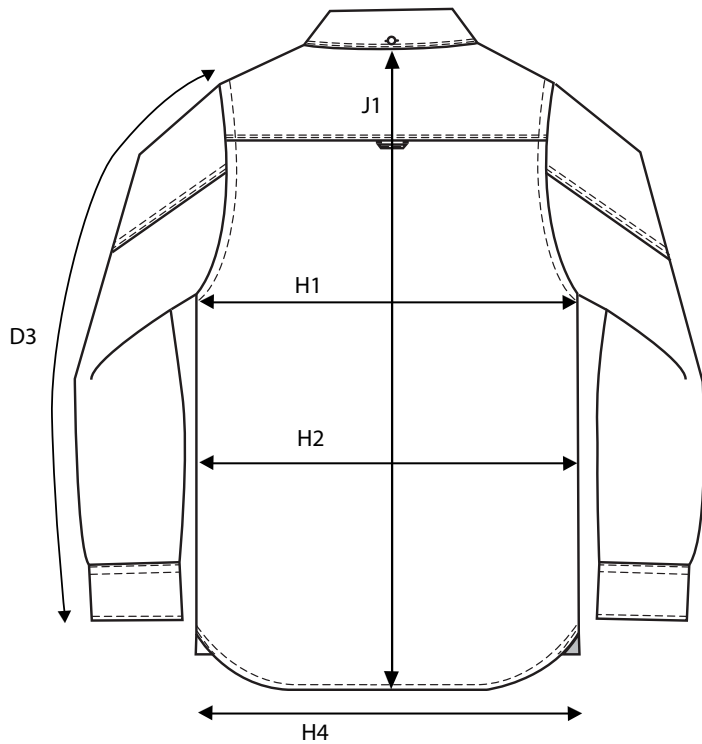

TORRANCE MODERN FIT - MEN

HOW TO MESURE THE SIZE AND FIT

		S	M	L	XL	XXL	3XL
COLLAR NECK LINE CF TO CF	K6	40,5	42	43,5	45	46,5	48
SLEEVE LENGTH FROM SHOULDER SEAM	D3	66,5	68	69,5	71,5	73,5	75,5
SHOULDER TO SHOULDER	D1	46	47	48	49,5	51	52,5
1/2 CHEST WIDTH AT ARMHOLE	H1	54	56	58	61	64	67
1/2 WAIST	H2	52	54	56	59	62	65
1/2 BOTTOM WIDTH	H4	53	55	57	60	63	66
FULL LENGTH AT CENTRE BACK	J1	74	76	78	80	82	84

TORRANCE SLIM FIT - MEN

HOW TO MESURE THE SIZE AND FIT

		S	M	L	XL	XXL
COLLAR NECK LINE CF TO CF	K6	40,5	42	43,5	45	46,5
SLEEVE LENGTH FROM SHOULDER SEAM	D3	66	67,5	69	71	73
SHOULDER TO SHOULDER	D1	45	46	47	48,5	50
1/2 CHEST WIDTH AT ARMHOLE	H1	52	54	56	59	62
1/2 WAIST	H2	49,5	51,5	53,5	56,5	59,5
1/2 BOTTOM WIDTH	H4	52	54	56	59	62
FULL LENGTH AT CENTRE BACK	J1	75	77	79	81	83

TORRANCE - WOMEN

HOW TO MESURE THE SIZE AND FIT

		XS	S	M	L	XL	XXL	3XL
COLLAR NECK LINE CF TO CF	K6	34	36	38	40	42	44	46
SHOULDER TO SHOULDER	D1	40	41	42	43	44	45,5	47
1/2 CHEST WIDTH AT ARMHOLE	H1	46	47	50	53	56	60	64
1/2 WAIST	H2	38	42	44	47	50	54	58
1/2 BOTTOM WIDTH	H4	45	48	51	54	57	61	65
FULL LENGTH AT CENTRE BACK	J1	63	65	68	70	72	75	77