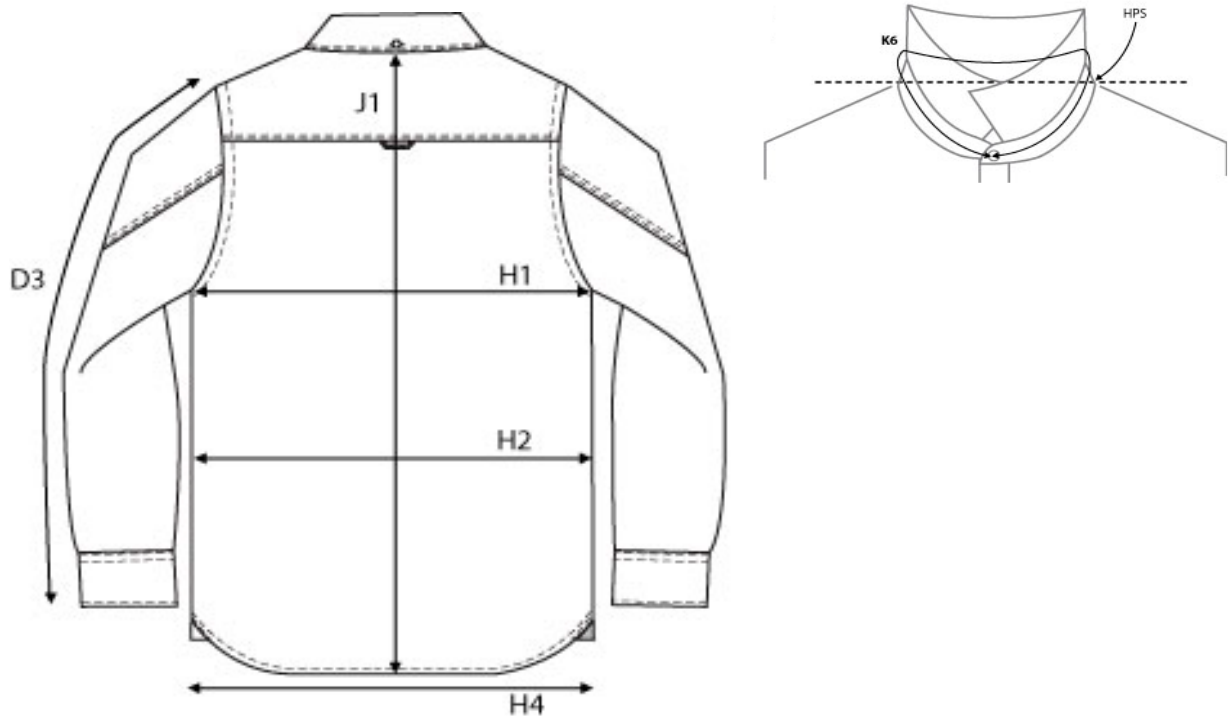

TORRANCE MODERN FIT - MEN

HOW TO MESURE THE SIZE AND FIT

		S	M	L	XL	XXL	3XL
COLLAR NECK LINE CF TO CF	K6	40,5	42	43,5	45	46,5	48
SLEEVE LENGTH FROM SHOULDER SEAM	D3	66,5	68	69,5	71,5	73,5	75,5
SHOULDER TO SHOULDER	D1	46	47	48	49,5	51	52,5
1/2 CHEST WIDTH AT ARMHOLE	H1	54	56	58	61	64	67
1/2 WAIST	H2	52	54	56	59	62	65
1/2 BOTTOM WIDTH	H4	53	55	57	60	63	66
FULL LENGTH AT CENTRE BACK	J1	74	76	78	80	82	84

TORRANCE SLIM FIT - MEN

HOW TO MESURE THE SIZE AND FIT

		S	M	L	XL	XXL
COLLAR NECK LINE CF TO CF	K6	40,5	42	43,5	45	46,5
SLEEVE LENGTH FROM SHOULDER SEAM	D3	66	67,5	69	71	73
SHOULDER TO SHOULDER	D1	45	46	47	48,5	50
1/2 CHEST WIDTH AT ARMHOLE	H1	52	54	56	59	62
1/2 WAIST	H2	49,5	51,5	53,5	56,5	59,5
1/2 BOTTOM WIDTH	H4	52	54	56	59	62
FULL LENGTH AT CENTRE BACK	J1	75	77	79	81	83

TORRANCE - WOMEN

HOW TO MESURE THE SIZE AND FIT

		XS	S	M	L	XL	XXL	3XL
COLLAR NECK LINE CF TO CF	K6	34	36	38	40	42	44	46
SHOULDER TO SHOULDER	D1	40	41	42	43	44	45,5	47
1/2 CHEST WIDTH AT ARMHOLE	H1	46	47	50	53	56	60	64
1/2 WAIST	H2	38	42	44	47	50	54	58
1/2 BOTTOM WIDTH	H4	45	48	51	54	57	61	65
FULL LENGTH AT CENTRE BACK	J1	63	65	68	70	72	75	77