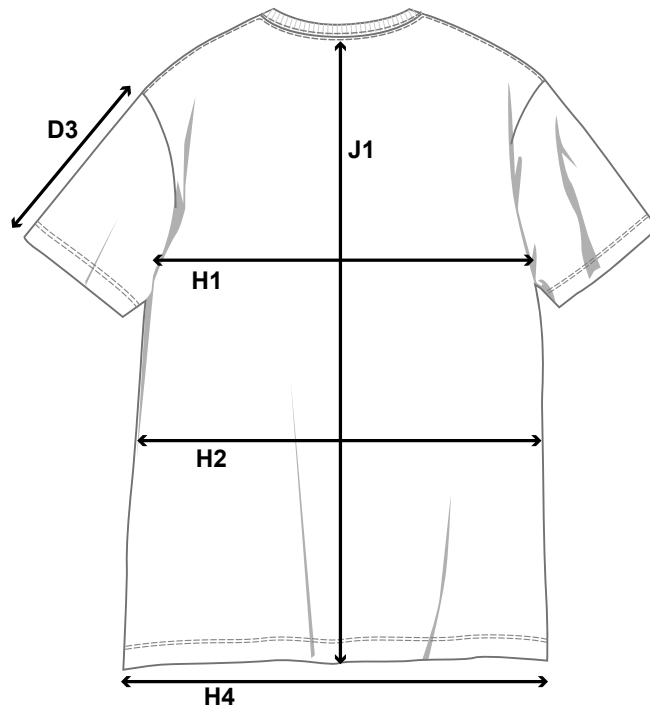

VENICE - MEN

HOW TO MESURE THE SIZE AND FIT

		S	M	L	XL	2XL	3XL	4XL	5XL
SLEEVE LENGTH - FROM SHOULDER SEAM	D3	22	22,5	23	23,5	24	24,5	24,5	24,5
1/2 CHEST WIDTH AT ARMHOLE	H1	50,5	53,5	56,5	59,5	62,5	65,5	69,5	73,5
1/2 WAIST	H2	50	53	56	59	62	66	70	74
1/2 BOTTOM WIDTH	H4	50	53	56	59	62	66	70	74
FULL LENGTH AT CENTRE BACK	J1	69	71	73	75	77	79	79	81

VENICE - WOMEN

HOW TO MESURE THE SIZE AND FIT

		XS	S	M	L	XL	2XL	3XL
SLEEVE LENGTH - FROM SHOULDER SEAM	D3	17,5	18	18,5	19	19,5	20	20
1/2 CHEST WIDTH AT ARMHOLE	H1	49	51	53	56	59	62	66
1/2 WAIST	H2	46	48	50	53	56	60	64
1/2 BOTTOM WIDTH	H4	46,5	48,5	50,5	53,5	56,5	59,5	63,5
FULL LENGTH AT CENTRE BACK	J1	56	58	60	62	64	66	66

THE NIMBUS SIZE GUIDE

HOW TO MEASURE

To ensure your complete satisfaction, we recommend that you check your measurements against our sizing chart to determine the right size for you. Make sure to measure directly on the body and then find your size in our size guide.

MEASUREMENTS IN CM

	XS	S	M	L	XL	2XL	3XL
CHEST	81 - 84	85 - 88	89 - 92	93 - 98	99 - 104	105 - 110	111 - 118
WAIST	64 - 67	68 - 71	72 - 75	76 - 81	82 - 87	88 - 95	96 - 103
HIP	90 - 93	94 - 97	98 - 101	102 - 107	108 - 113	114 - 119	120 - 127