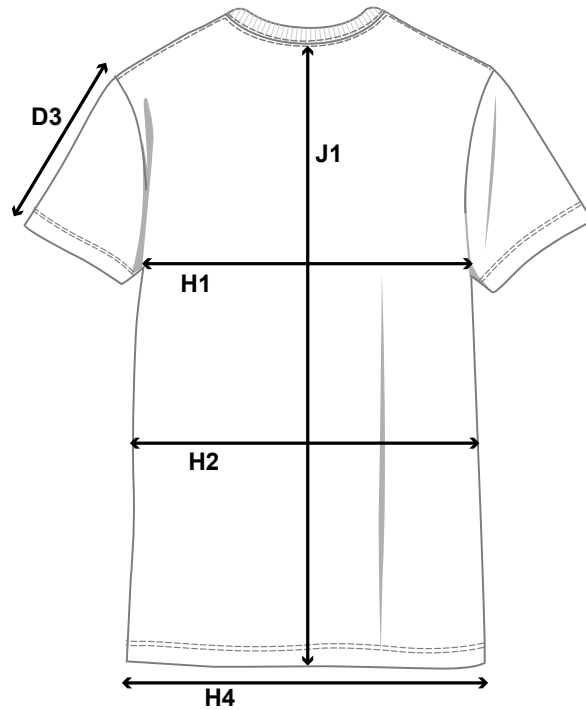

VENICE - MEN

HOW TO MESURE THE SIZE AND FIT

		S	M	L	XL	2XL	3XL	4XL	5XL
SLEEVE LENGTH - FROM SHOULDER SEAM	D3	22	22,5	23	23,5	24	24,5	24,5	24,5
1/2 CHEST WIDTH AT ARMHOLE	H1	50,5	53,5	56,5	59,5	62,5	65,5	69,5	73,5
1/2 WAIST	H2	50	53	56	59	62	66	70	74
1/2 BOTTOM WIDTH	H4	50	53	56	59	62	66	70	74
FULL LENGTH AT CENTRE BACK	J1	69	71	73	75	77	79	79	81

VENICE - WOMEN

HOW TO MESURE THE SIZE AND FIT

		XS	S	M	L	XL	2XL	3XL
SLEEVE LENGTH - FROM SHOULDER SEAM	D3	17,5	18	18,5	19	19,5	20	20
1/2 CHEST WIDTH AT ARMHOLE	H1	49	51	53	56	59	62	66
1/2 WAIST	H2	46	48	50	53	56	60	64
1/2 BOTTOM WIDTH	H4	46,5	48,5	50,5	53,5	56,5	59,5	63,5
FULL LENGTH AT CENTRE BACK	J1	56	58	60	62	64	66	66

THE NIMBUS SIZE GUIDE

HOW TO MEASURE

To ensure your complete satisfaction, we recommend that you check your measurements against our sizing chart to determine the right size for you. Make sure to measure directly on the body and then find your size in our size guide.

MEASUREMENTS IN CM

	XS	S	M	L	XL	2XL	3XL
CHEST	81 - 84	85 - 88	89 - 92	93 - 98	99 - 104	105 - 110	111 - 118
WAIST	64 - 67	68 - 71	72 - 75	76 - 81	82 - 87	88 - 95	96 - 103
HIP	90 - 93	94 - 97	98 - 101	102 - 107	108 - 113	114 - 119	120 - 127