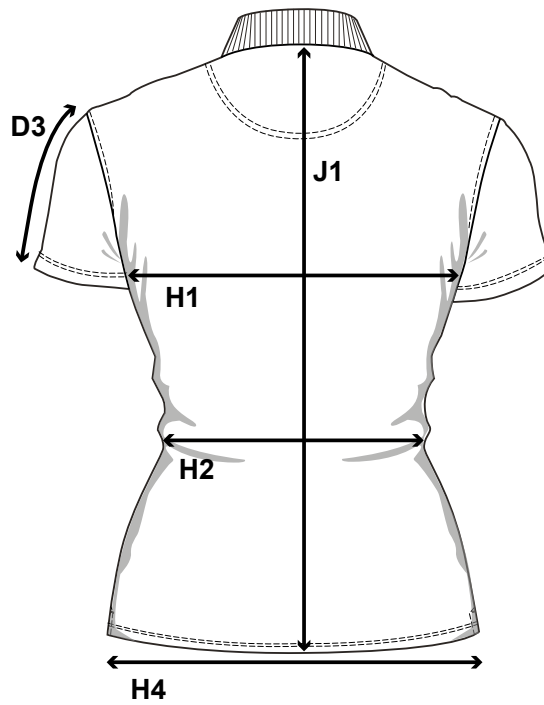

# YALE - MEN

HOW TO MESURE THE SIZE AND FIT

		S	M	L	XL	2XL	3XL	4XL
SLEEVE LENGTH - FROM SHOULDER SEAM	D3	18,5	19,5	20,5	21,5	22,5	23,5	24,5
1/2 CHEST WIDTH AT ARMHOLE	H1	49	52	55	58	61	64	67
1/2 BOTTOM WIDTH	H4	49	52	55	58	61	64	67
FULL LENGTH AT CENTRE BACK	J1	69	71	73	75	77	79	81

# YALE - WOMAN

HOW TO MESURE THE SIZE AND FIT

		<b>XS</b>	<b>S</b>	<b>M</b>	<b>L</b>	<b>XL</b>	<b>2XL</b>	<b>3XL</b>
SLEEVE LENGTH - FROM SHOULDER SEAM	<b>D3</b>	17	17,5	18	18,5	19	19,5	20
1/2 CHEST WIDTH AT ARMHOLE	<b>H1</b>	43	46	49	52	55	58	62
1/2 WAIST	<b>H2</b>	40	43	46	49	52	56	60
1/2 BOTTOM WIDTH	<b>H4</b>	43	46	49	52	55	58	62
FULL LENGTH AT CENTRE BACK	<b>J1</b>	60	62	64	66	68	70	72

## HOW TO MEASURE

To ensure your complete satisfaction, we recommend that you check your measurements against our sizing chart to determine the right size for you. Make sure to measure directly on the body and then find your size in our size guide.

## HOW TO MEASURE