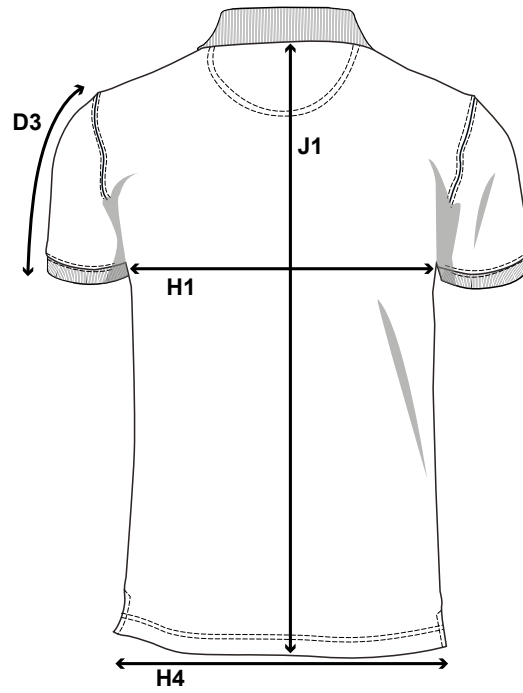

# YALE - MEN

HOW TO MESURE THE SIZE AND FIT

		S	M	L	XL	2XL	3XL	4XL
SLEEVE LENGTH - FROM SHOULDER SEAM	D3	18,5	19,5	20,5	21,5	22,5	23,5	24,5
1/2 CHEST WIDTH AT ARMHOLE	H1	49	52	55	58	61	64	67
1/2 BOTTOM WIDTH	H4	49	52	55	58	61	64	67
FULL LENGTH AT CENTRE BACK	J1	69	71	73	75	77	79	81

# YALE - WOMAN

HOW TO MESURE THE SIZE AND FIT

		<b>XS</b>	<b>S</b>	<b>M</b>	<b>L</b>	<b>XL</b>	<b>2XL</b>	<b>3XL</b>
SLEEVE LENGTH - FROM SHOULDER SEAM	<b>D3</b>	17	17,5	18	18,5	19	19,5	20
1/2 CHEST WIDTH AT ARMHOLE	<b>H1</b>	43	46	49	52	55	58	62
1/2 WAIST	<b>H2</b>	40	43	46	49	52	56	60
1/2 BOTTOM WIDTH	<b>H4</b>	43	46	49	52	55	58	62
FULL LENGTH AT CENTRE BACK	<b>J1</b>	60	62	64	66	68	70	72

## HOW TO MEASURE

To ensure your complete satisfaction, we recommend that you check your measurements against our sizing chart to determine the right size for you. Make sure to measure directly on the body and then find your size in our size guide.

## HOW TO MEASURE